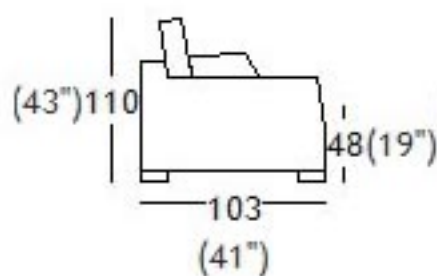

SPAGNESI

Italia

9412

Anthea

version

dimensions

	H		W		D		HS	
003 armchair	110	43"	136	54"	103	41"	48	19"
005 loveseat	110	43"	168	66"	103	41"	48	19"
009 sofa	110	43"	226	89"	103	41"	48	19"
100 large ottoman with legs	42	17"	125	49"	82	32"	0	0"
122 medium square cushion	60	24"	60	24"	0	0"	0	0"