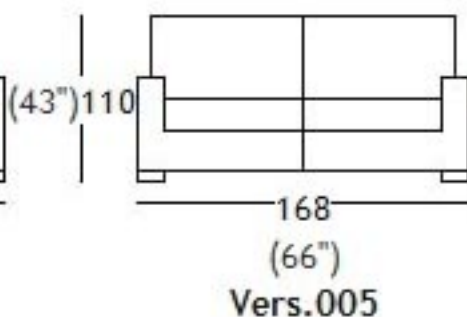

SPAGNESI

Italia

9412

Anthea

version

dimensions

	H		W		D		HS	
003 armchair	110	43"	136	54"	103	41"	48	19"
005 loveseat	110	43"	168	66"	103	41"	48	19"
009 sofa	110	43"	226	89"	103	41"	48	19"
100 large ottoman with legs	42	17"	125	49"	82	32"	0	0"
122 medium square cushion	60	24"	60	24"	0	0"	0	0"