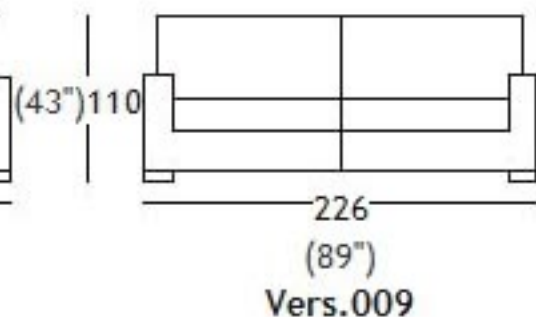

SPAGNESI

Italia

9412

Anthea

version

dimensions

	H		W		D		HS	
003 armchair	110	43"	136	54"	103	41"	48	19"
005 loveseat	110	43"	168	66"	103	41"	48	19"
009 sofa	110	43"	226	89"	103	41"	48	19"
100 large ottoman with legs	42	17"	125	49"	82	32"	0	0"
122 medium square cushion	60	24"	60	24"	0	0"	0	0"