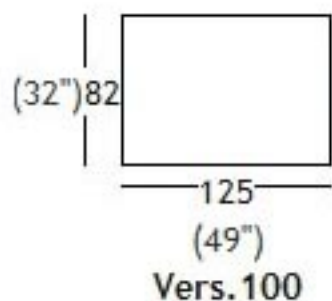

SPAGNESI

Italia

9412

Anthea

version

dimensions

	H		W		D		HS	
003 armchair	110	43"	136	54"	103	41"	48	19"
005 loveseat	110	43"	168	66"	103	41"	48	19"
009 sofa	110	43"	226	89"	103	41"	48	19"
100 large ottoman with legs	42	17"	125	49"	82	32"	0	0"
122 medium square cushion	60	24"	60	24"	0	0"	0	0"