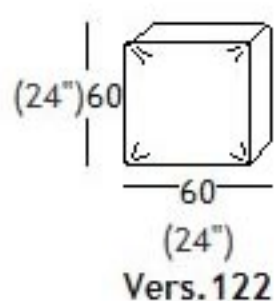

SPAGNESI

Italia

9412

Anthea

version

dimensions

	H		W		D		HS	
003 armchair	110	43"	136	54"	103	41"	48	19"
005 loveseat	110	43"	168	66"	103	41"	48	19"
009 sofa	110	43"	226	89"	103	41"	48	19"
100 large ottoman with legs	42	17"	125	49"	82	32"	0	0"
122 medium square cushion	60	24"	60	24"	0	0"	0	0"