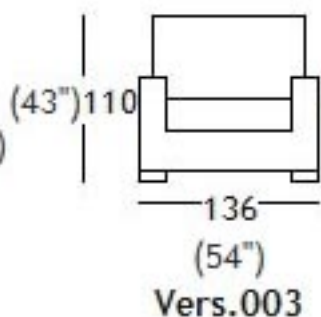

SPAGNESI

Italia

9412

Anthea

version

dimensions

	H		W		D		HS	
003 armchair	110	43"	136	54"	103	41"	48	19"
005 loveseat	110	43"	168	66"	103	41"	48	19"
009 sofa	110	43"	226	89"	103	41"	48	19"
100 large ottoman with legs	42	17"	125	49"	82	32"	0	0"
122 medium square cushion	60	24"	60	24"	0	0"	0	0"