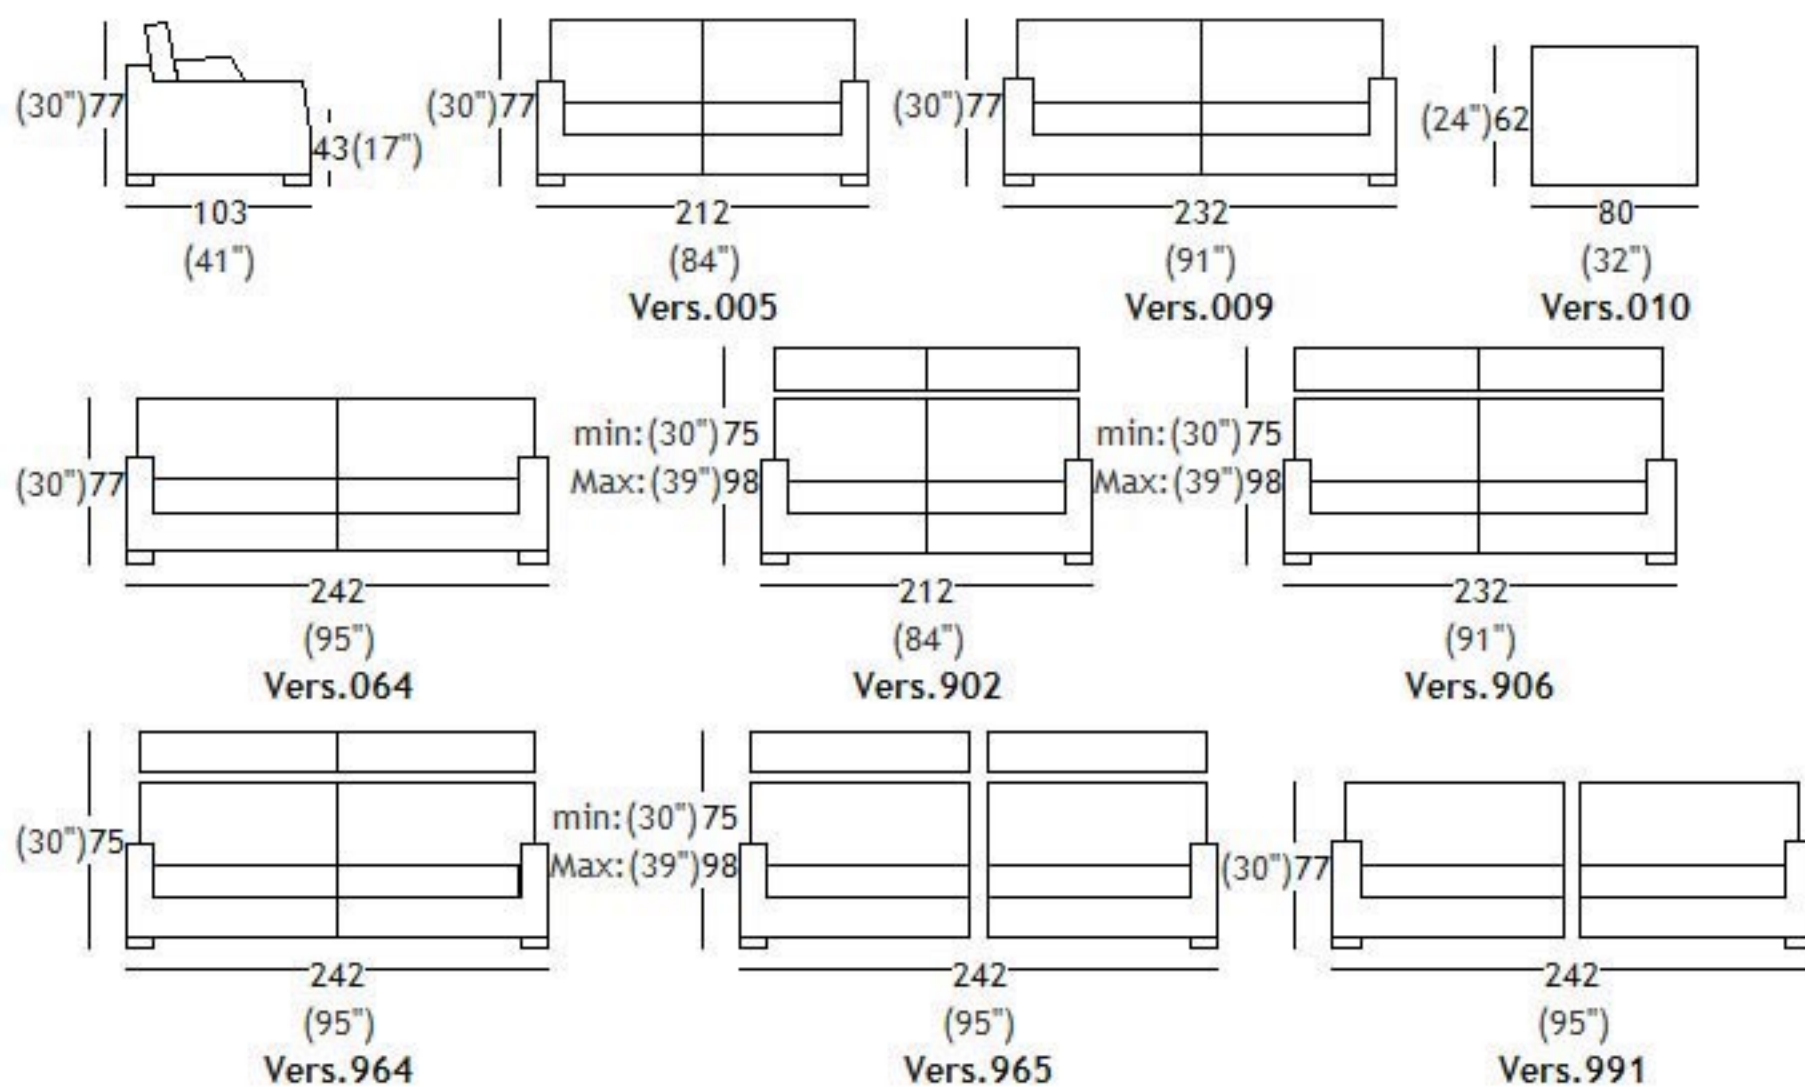

SPAGNESI

Italia

9678

BluNote

version

dimensions

	H		W		D		HS	
005 loveseat	77	30"	212	84"	103	41"	43	17"
009 sofa	77	30"	232	91"	103	41"	43	17"
010 ottoman	42	17"	80	32"	62	24"	0	0"
064 large sofa	77	30"	242	95"	103	41"	43	17"
902 2 seater with mech. headrest	75	30"	212	84"	114	45"	43	17"
906 3 seater with mech. headrest	75	30"	232	91"	114	45"	43	17"
964 large 3 str w/mech. headrest	75	30"	242	95"	114	45"	43	17"
965 3 str large div. w/mecch.headr	75	30"	242	95"	114	45"	43	17"
991 large detached 3 str sofa	77	30"	242	95"	103	41"	43	17"