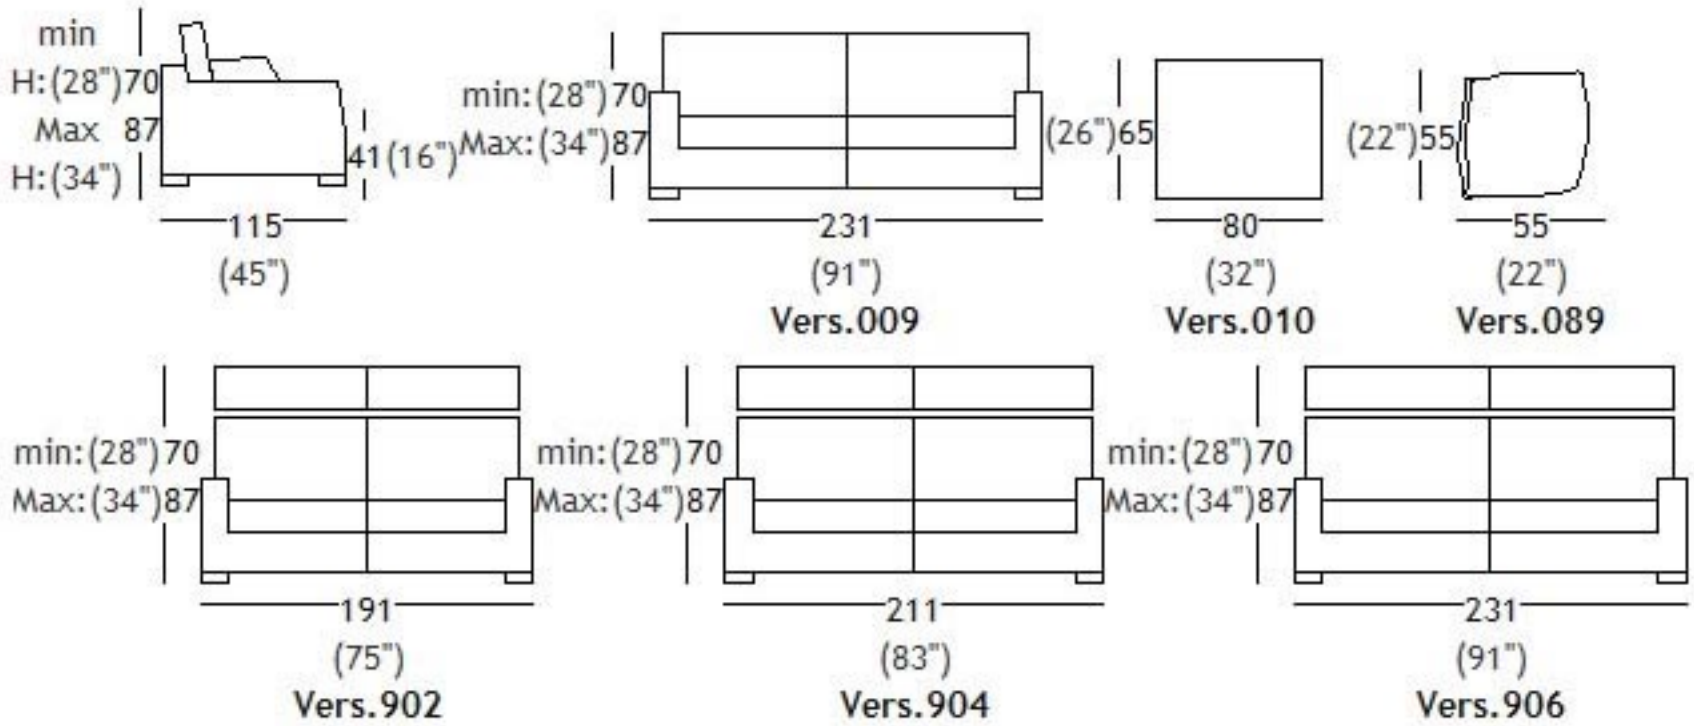

SPAGNESI

Italia

9719

Carif

version

dimensions

	H		W		D		HS	
009 sofa	70	28"	231	91"	115	45"	41	16"
010 ottoman	40	16"	80	32"	65	26"	0	0"
089 small cushion	55	22"	55	22"	0	0"	0	0"
902 2 seater with mech. headrest	70	28"	191	75"	115	45"	41	16"
904 2 str/half with mech. headrest	70	28"	211	83"	115	45"	41	16"
906 3 seater with mech. headrest	70	28"	231	91"	115	45"	41	16"