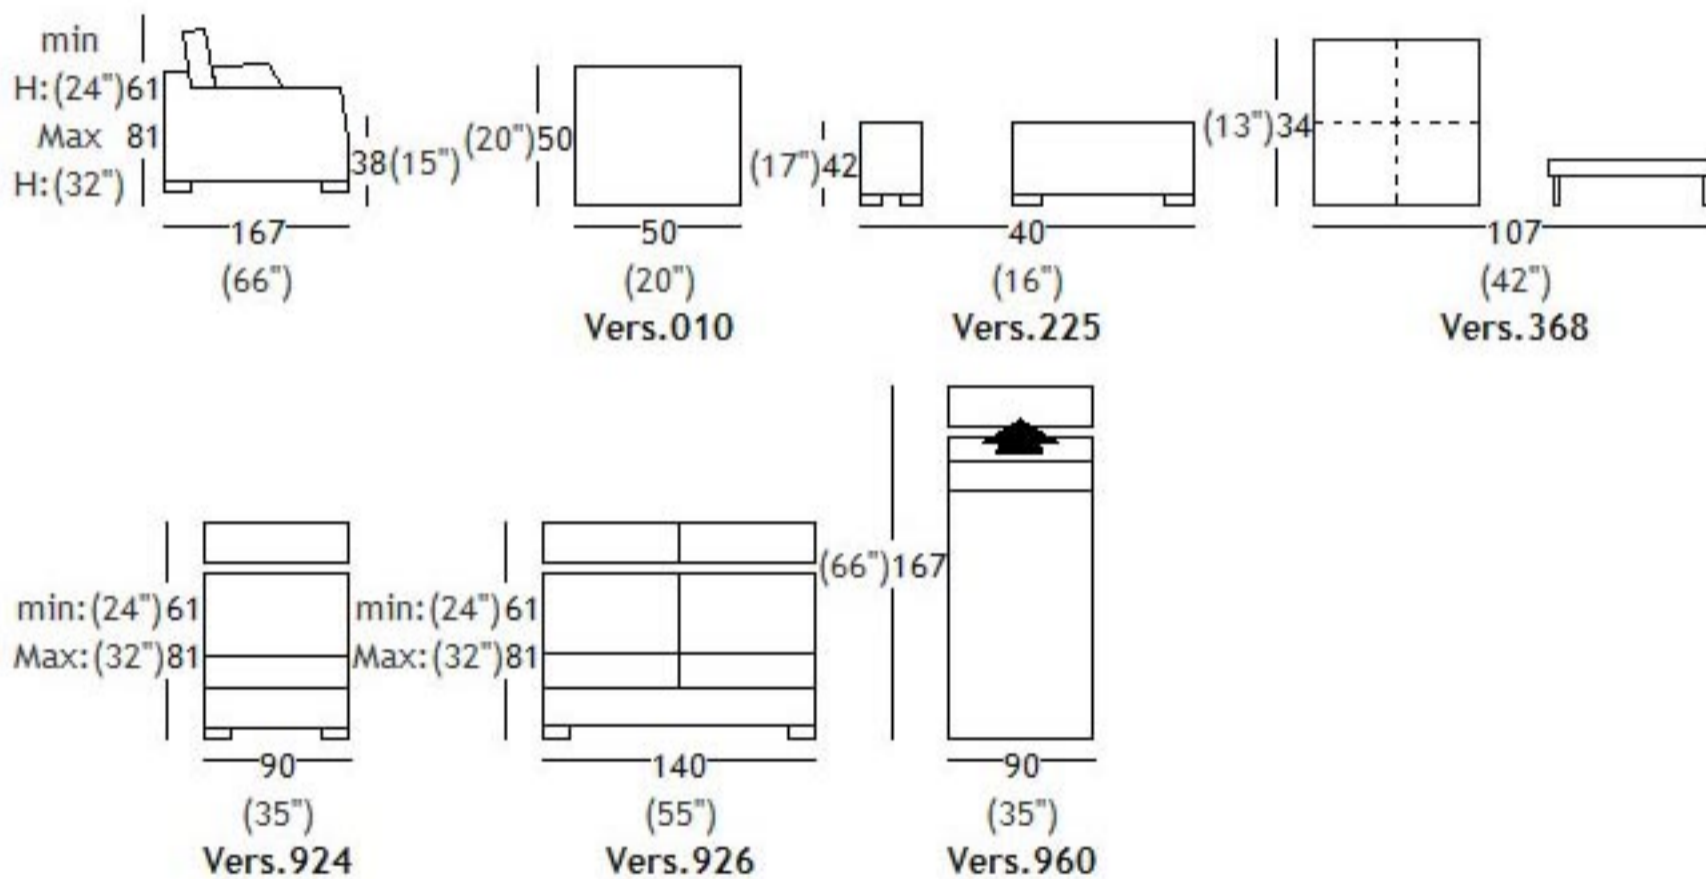

SPAGNESI

Italia

9682

Clive

version

dimensions

	H		W		D		HS	
010 ottoman	41	16"	50	20"	50	20"	0	0"
225 low arm rest	42	17"	40	16"	107	42"	0	0"
368 large ottoman table	34	13"	107	42"	107	42"	0	0"
924 armless chair with mech. head.	61	24"	90	35"	107	42"	38	15"
926 armless sofa 2str mech. head.	61	24"	140	55"	107	42"	38	15"
960 ch. longue mechanised headrest	61	24"	90	35"	167	66"	38	15"