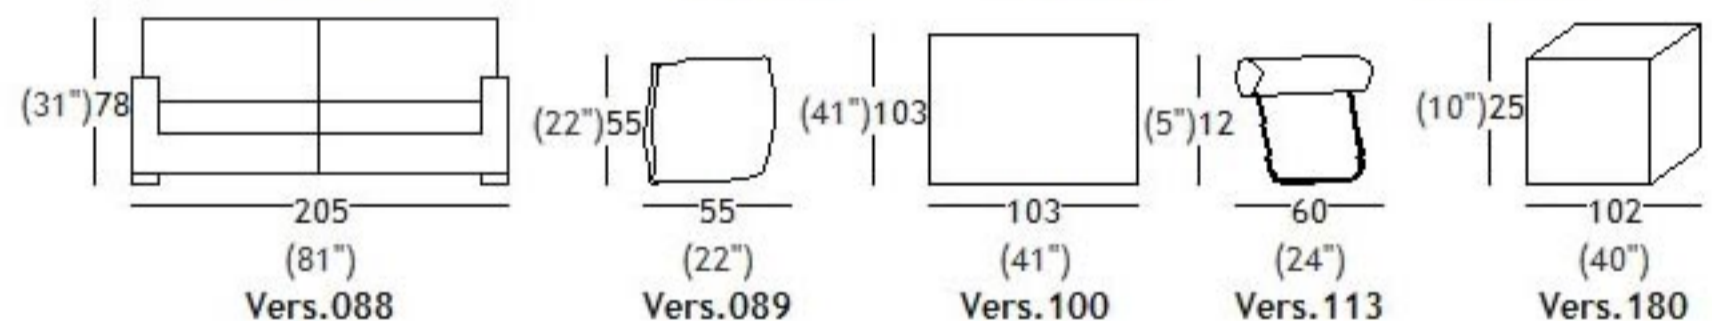

SPAGNESI

Italia

9708

Corfu

version

dimensions

	H	W	D	HS
003 armchair	78 31"	110 43"	103 41"	45 18"
005 loveseat	78 31"	190 75"	103 41"	45 18"
009 sofa	78 31"	220 87"	103 41"	45 18"
016 2 seater 1 left arm	78 31"	164 65"	103 41"	45 18"
017 2 seater 1 right arm	72 28"	164 65"	103 41"	45 18"
018 sofa 1 left arm facing	78 31"	194 76"	103 41"	45 18"
019 sofa 1 right arm facing	78 31"	194 76"	103 41"	45 18"
047 chaise longue laf	78 31"	110 43"	165 65"	45 18"
049 chaise longue raf	78 31"	110 43"	165 65"	45 18"
066 swivel chair	82 32"	90 35"	86 34"	44 17"
088 loveseat and a half	78 31"	205 81"	103 41"	40 16"
089 small cushion	55 22"	55 22"	0 0"	0 0"
100 large ottoman with legs	45 18"	103 41"	103 41"	0 0"
113 headrest	12 5"	60 24"	0 0"	0 0"
180 cube	25 10"	102 40"	102 40"	0 0"
368 large ottoman table	25 10"	103 41"	103 41"	0 0"