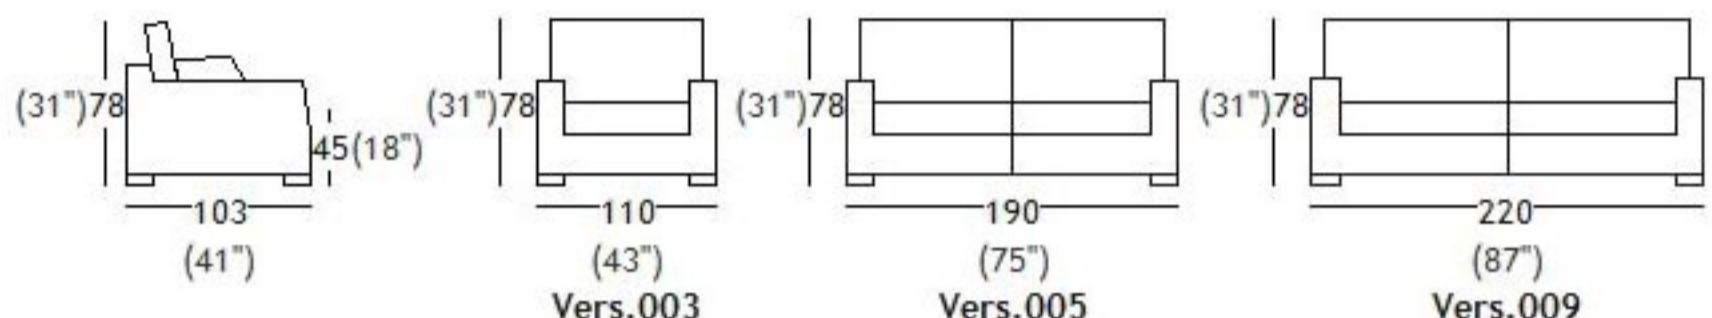

SPAGNESI

Italia

9708

Corfu

version

dimensions

	H	W	D	HS
003 armchair	78 31"	110 43"	103 41"	45 18"
005 loveseat	78 31"	190 75"	103 41"	45 18"
009 sofa	78 31"	220 87"	103 41"	45 18"
016 2 seater 1 left arm	78 31"	164 65"	103 41"	45 18"
017 2 seater 1 right arm	72 28"	164 65"	103 41"	45 18"
018 sofa 1 left arm facing	78 31"	194 76"	103 41"	45 18"
019 sofa 1 right arm facing	78 31"	194 76"	103 41"	45 18"
047 chaise longue laf	78 31"	110 43"	165 65"	45 18"
049 chaise longue raf	78 31"	110 43"	165 65"	45 18"
066 swivel chair	82 32"	90 35"	86 34"	44 17"
088 loveseat and a half	78 31"	205 81"	103 41"	40 16"
089 small cushion	55 22"	55 22"	0 0"	0 0"
100 large ottoman with legs	45 18"	103 41"	103 41"	0 0"
113 headrest	12 5"	60 24"	0 0"	0 0"
180 cube	25 10"	102 40"	102 40"	0 0"
368 large ottoman table	25 10"	103 41"	103 41"	0 0"