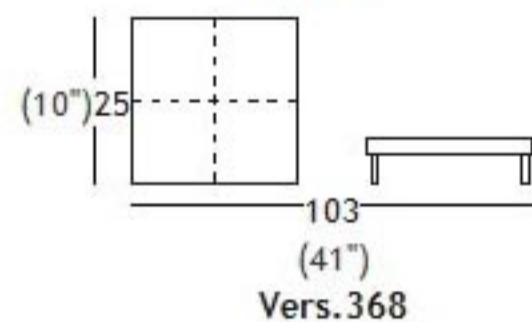

SPAGNESI

Italia

9708

Corfu

version

dimensions

	H	W	D	HS
003 armchair	78 31"	110 43"	103 41"	45 18"
005 loveseat	78 31"	190 75"	103 41"	45 18"
009 sofa	78 31"	220 87"	103 41"	45 18"
016 2 seater 1 left arm	78 31"	164 65"	103 41"	45 18"
017 2 seater 1 right arm	72 28"	164 65"	103 41"	45 18"
018 sofa 1 left arm facing	78 31"	194 76"	103 41"	45 18"
019 sofa 1 right arm facing	78 31"	194 76"	103 41"	45 18"
047 chaise longue laf	78 31"	110 43"	165 65"	45 18"
049 chaise longue raf	78 31"	110 43"	165 65"	45 18"
066 swivel chair	82 32"	90 35"	86 34"	44 17"
088 loveseat and a half	78 31"	205 81"	103 41"	40 16"
089 small cushion	55 22"	55 22"	0 0"	0 0"
100 large ottoman with legs	45 18"	103 41"	103 41"	0 0"
113 headrest	12 5"	60 24"	0 0"	0 0"
180 cube	25 10"	102 40"	102 40"	0 0"
368 large ottoman table	25 10"	103 41"	103 41"	0 0"