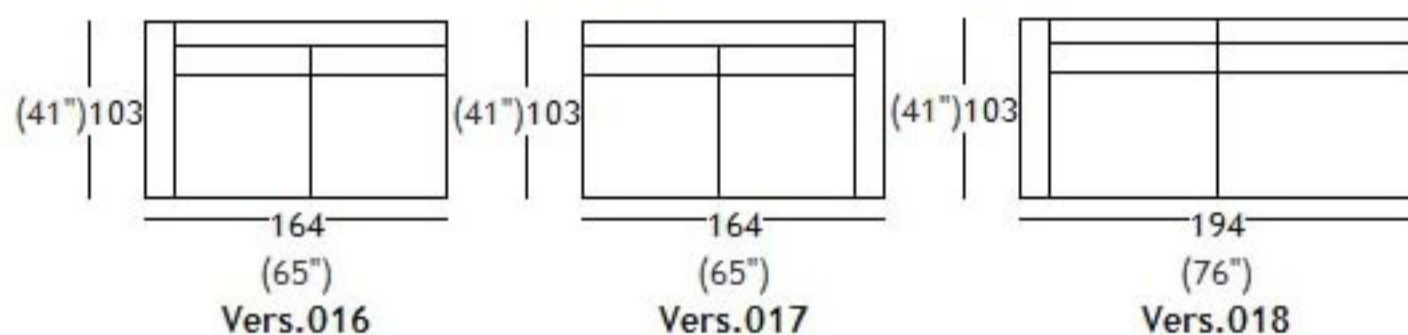

SPAGNESI

Italia

9708

Corfu

version

dimensions

	H	W	D	HS
003 armchair	78 31"	110 43"	103 41"	45 18"
005 loveseat	78 31"	190 75"	103 41"	45 18"
009 sofa	78 31"	220 87"	103 41"	45 18"
016 2 seater 1 left arm	78 31"	164 65"	103 41"	45 18"
017 2 seater 1 right arm	72 28"	164 65"	103 41"	45 18"
018 sofa 1 left arm facing	78 31"	194 76"	103 41"	45 18"
019 sofa 1 right arm facing	78 31"	194 76"	103 41"	45 18"
047 chaise longue laf	78 31"	110 43"	165 65"	45 18"
049 chaise longue raf	78 31"	110 43"	165 65"	45 18"
066 swivel chair	82 32"	90 35"	86 34"	44 17"
088 loveseat and a half	78 31"	205 81"	103 41"	40 16"
089 small cushion	55 22"	55 22"	0 0"	0 0"
100 large ottoman with legs	45 18"	103 41"	103 41"	0 0"
113 headrest	12 5"	60 24"	0 0"	0 0"
180 cube	25 10"	102 40"	102 40"	0 0"
368 large ottoman table	25 10"	103 41"	103 41"	0 0"