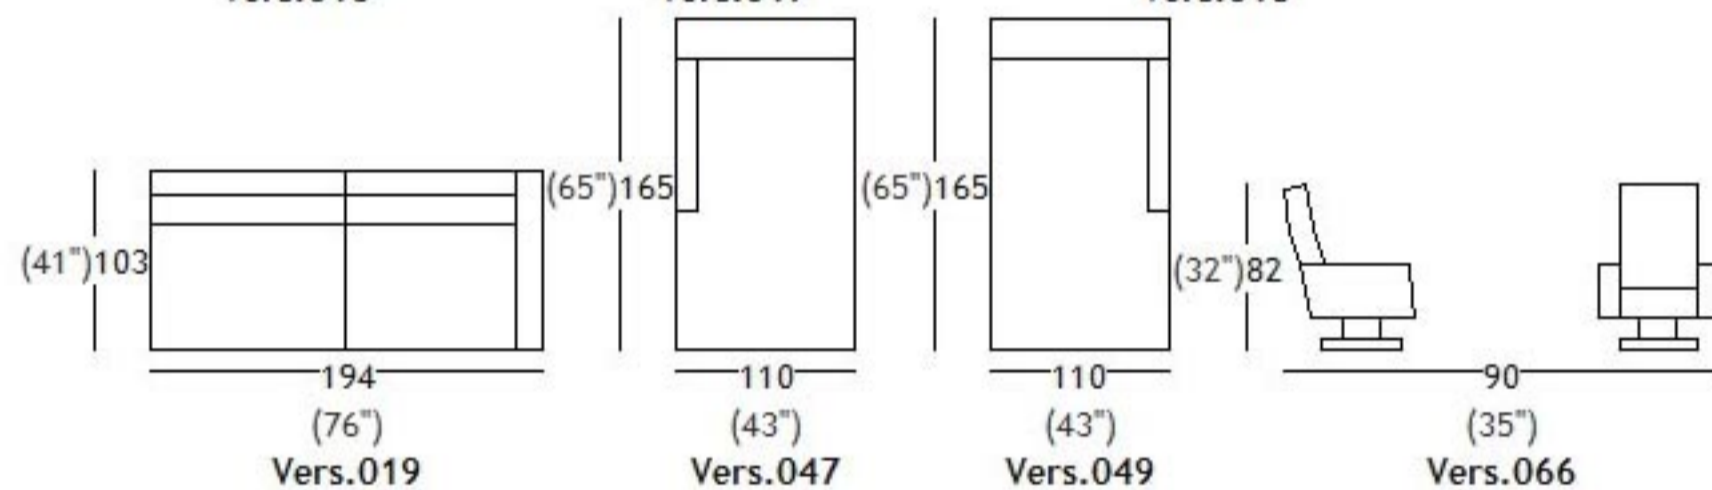

SPAGNESI

Italia

9708

Corfu

version

dimensions

	H	W	D	HS
003 armchair	78 31"	110 43"	103 41"	45 18"
005 loveseat	78 31"	190 75"	103 41"	45 18"
009 sofa	78 31"	220 87"	103 41"	45 18"
016 2 seater 1 left arm	78 31"	164 65"	103 41"	45 18"
017 2 seater 1 right arm	72 28"	164 65"	103 41"	45 18"
018 sofa 1 left arm facing	78 31"	194 76"	103 41"	45 18"
019 sofa 1 right arm facing	78 31"	194 76"	103 41"	45 18"
047 chaise longue laf	78 31"	110 43"	165 65"	45 18"
049 chaise longue raf	78 31"	110 43"	165 65"	45 18"
066 swivel chair	82 32"	90 35"	86 34"	44 17"
088 loveseat and a half	78 31"	205 81"	103 41"	40 16"
089 small cushion	55 22"	55 22"	0 0"	0 0"
100 large ottoman with legs	45 18"	103 41"	103 41"	0 0"
113 headrest	12 5"	60 24"	0 0"	0 0"
180 cube	25 10"	102 40"	102 40"	0 0"
368 large ottoman table	25 10"	103 41"	103 41"	0 0"