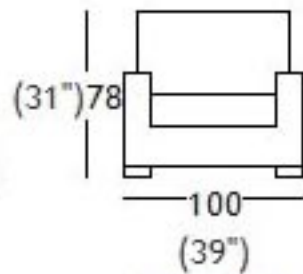

Vers.003

Vers.005

Vers.010

Vers.104

version

dimensions

	H		W		D		HS	
003 armchair	78	31"	100	39"	95	37"	42	17"
005 loveseat	78	31"	181	71"	95	37"	42	17"
010 ottoman	41	16"	70	28"	70	28"	0	0"
104 small ottoman with legs	45	18"	71	28"	59	23"	0	0"