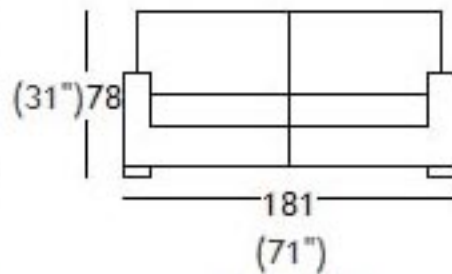

Vers.003

Vers.005

Vers.010

Vers.104

version

dimensions

	H		W		D		HS	
003 armchair	78	31"	100	39"	95	37"	42	17"
005 loveseat	78	31"	181	71"	95	37"	42	17"
010 ottoman	41	16"	70	28"	70	28"	0	0"
104 small ottoman with legs	45	18"	71	28"	59	23"	0	0"