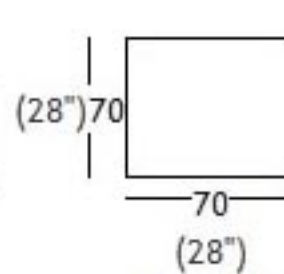

Vers.003

Vers.005

Vers.010

Vers.104

version

dimensions

	H		W		D		HS	
003 armchair	78	31"	100	39"	95	37"	42	17"
005 loveseat	78	31"	181	71"	95	37"	42	17"
010 ottoman	41	16"	70	28"	70	28"	0	0"
104 small ottoman with legs	45	18"	71	28"	59	23"	0	0"