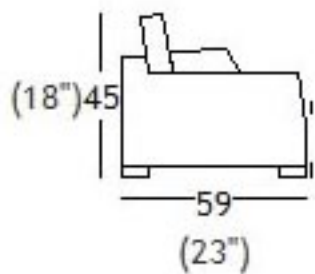

Vers.003

Vers.005

Vers.010

Vers.104

version

dimensions

	H		W		D		HS	
003 armchair	78	31"	100	39"	95	37"	42	17"
005 loveseat	78	31"	181	71"	95	37"	42	17"
010 ottoman	41	16"	70	28"	70	28"	0	0"
104 small ottoman with legs	45	18"	71	28"	59	23"	0	0"