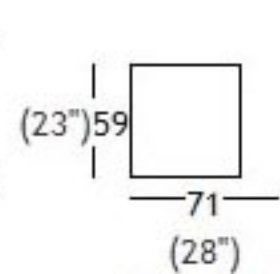

Vers.003

Vers.005

Vers.010

Vers.104

version

dimensions

	H		W		D		HS	
003 armchair	78	31"	100	39"	95	37"	42	17"
005 loveseat	78	31"	181	71"	95	37"	42	17"
010 ottoman	41	16"	70	28"	70	28"	0	0"
104 small ottoman with legs	45	18"	71	28"	59	23"	0	0"