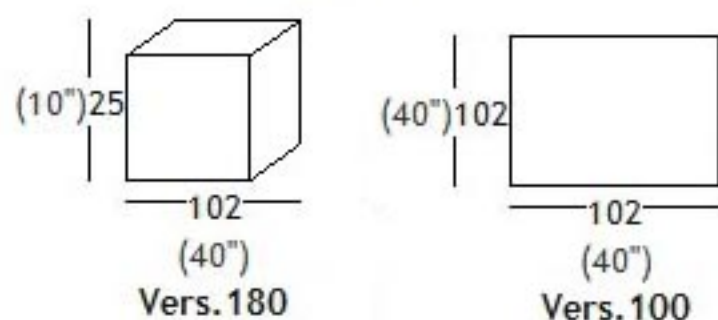

Vers.368

Vers.113

Vers.180

Vers.100

version

dimensions

	H	W	D	HS
003 armchair	78	31"	110	43"
005 loveseat	78	31"	190	75"
009 sofa	78	31"	220	87"
016 2 seater 1 left arm	78	31"	164	65"
017 2 seater 1 right arm	72	28"	164	65"
018 sofa 1 left arm facing	78	31"	194	76"
019 sofa 1 right arm facing	78	31"	194	76"
047 chaise longue left	78	31"	110	43"
049 chaise longue right	78	31"	110	43"
066 swivel chair	82	32"	90	35"
088 loveseat and a half	78	31"	205	81"
089 small cushion	55	22"	55	22"
100 large ottoman with legs	45	18"	102	40"
113 headrest	12	5"	67	26"
180 cube	25	10"	102	40"
368 large ottoman table	25	10"	103	41"