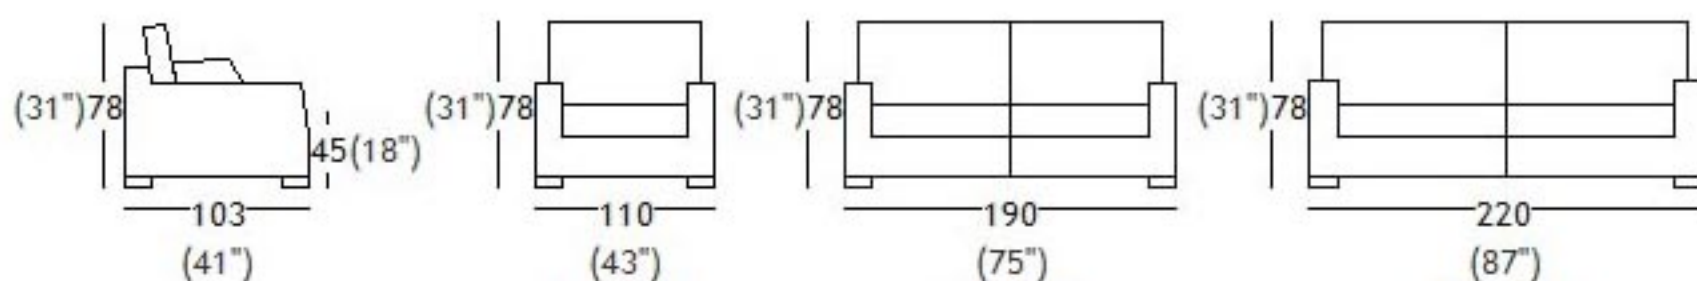

Vers.003

Vers.005

Vers.009