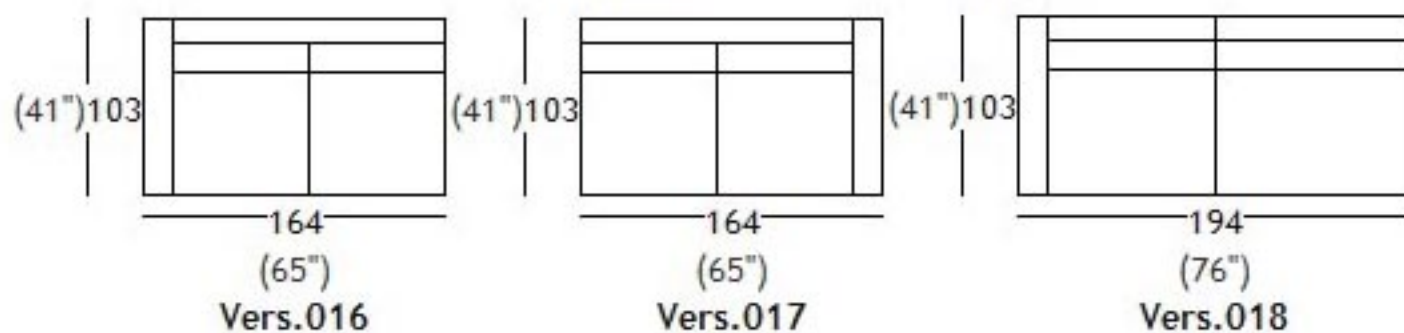

SPAGNESI

Italia

9734

Diantha

version

dimensions

	H	W	D	HS
003 armchair	78	31"	110	43"
005 loveseat	78	31"	190	75"
009 sofa	78	31"	220	87"
016 2 seater 1 left arm	78	31"	164	65"
017 2 seater 1 right arm	72	28"	164	65"
018 sofa 1 left arm facing	78	31"	194	76"
019 sofa 1 right arm facing	78	31"	194	76"
047 chaise longue left	78	31"	110	43"
049 chaise longue right	78	31"	110	43"
066 swivel chair	82	32"	90	35"
088 loveseat and a half	78	31"	205	81"
089 small cushion	55	22"	55	22"
100 large ottoman with legs	45	18"	102	40"
113 headrest	12	5"	67	26"
180 cube	25	10"	102	40"
368 large ottoman table	25	10"	103	41"