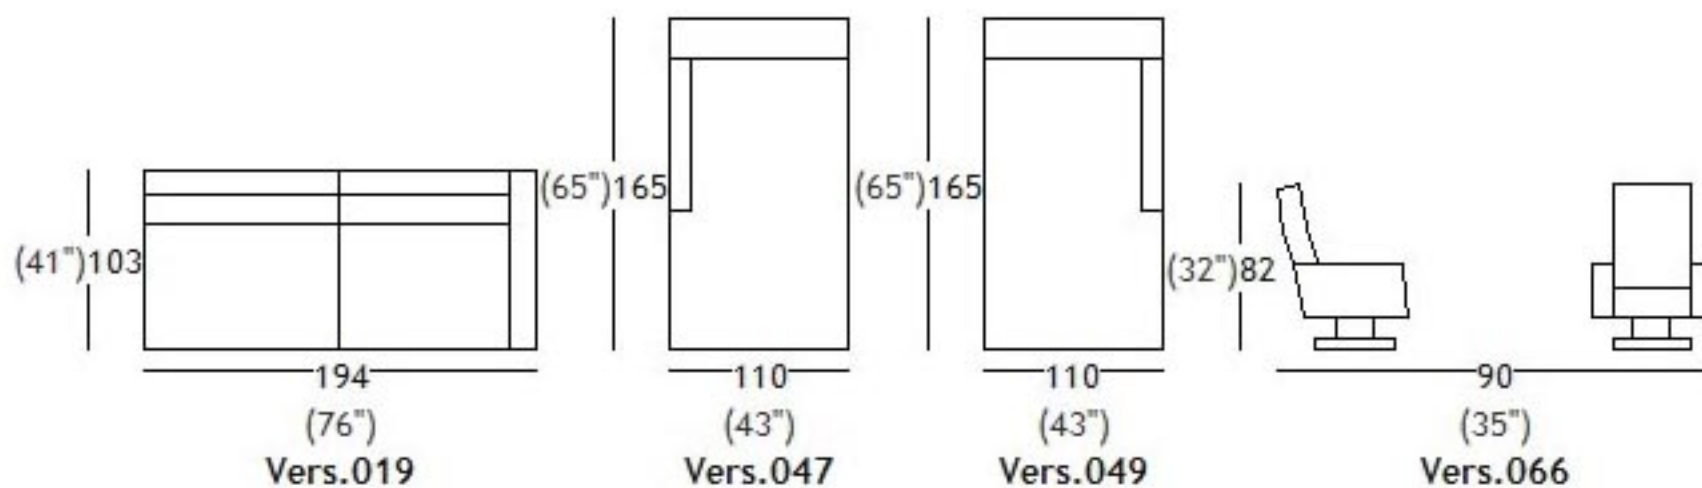

Vers.016

Vers.017

Vers.018

Vers.049

Vers.066