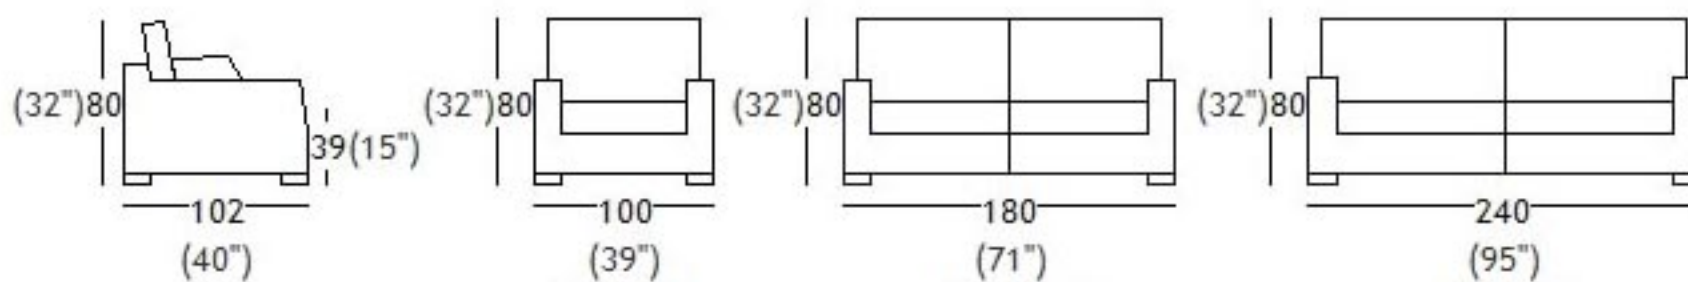

Vers.003

Vers.005

Vers.009