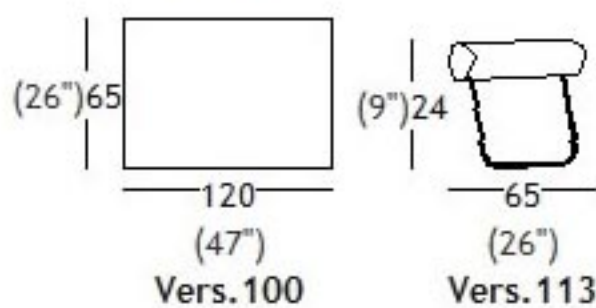

Vers.066

Vers.088

Vers.089

Vers.100

Vers.113

Vers.135

version

dimensions

	H		W		D		HS	
003 armchair	80	32"	100	39"	102	40"	39	15"
005 loveseat	80	32"	180	71"	102	40"	39	15"
009 sofa	80	32"	240	95"	102	40"	39	15"
010 ottoman	41	16"	80	32"	65	26"	0	0"
066 swivel chair	82	32"	90	35"	86	34"	44	17"
088 loveseat and a half	80	32"	210	83"	102	40"	39	15"
089 small cushion	6	2"	50	20"	55	22"	0	0"
100 large ottoman with legs	41	16"	120	47"	65	26"	0	0"
113 headrest	24	9"	65	26"	16	6"	0	0"
135 chaise longue	75	30"	82	32"	174	69"	0	0"