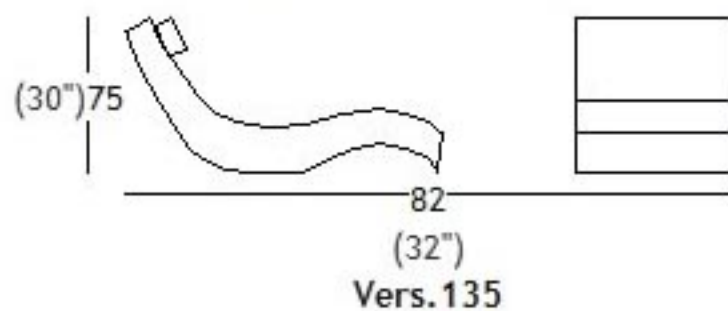

Vers.066

Vers.088

Vers.089

Vers.100

Vers.113

Vers.135

version

dimensions

	H		W		D		HS	
003 armchair	80	32"	100	39"	102	40"	39	15"
005 loveseat	80	32"	180	71"	102	40"	39	15"
009 sofa	80	32"	240	95"	102	40"	39	15"
010 ottoman	41	16"	80	32"	65	26"	0	0"
066 swivel chair	82	32"	90	35"	86	34"	44	17"
088 loveseat and a half	80	32"	210	83"	102	40"	39	15"
089 small cushion	6	2"	50	20"	55	22"	0	0"
100 large ottoman with legs	41	16"	120	47"	65	26"	0	0"
113 headrest	24	9"	65	26"	16	6"	0	0"
135 chaise longue	75	30"	82	32"	174	69"	0	0"