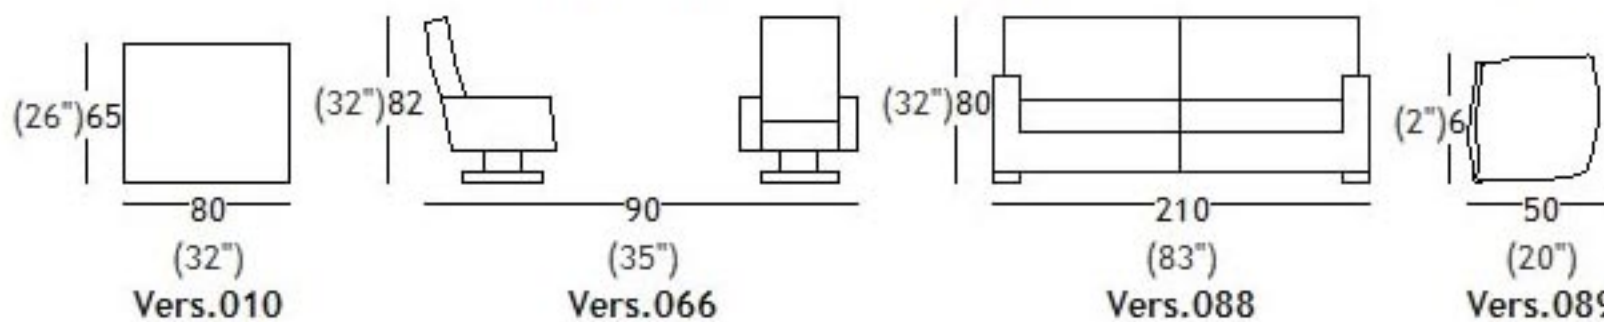

Vers.088

Vers.089