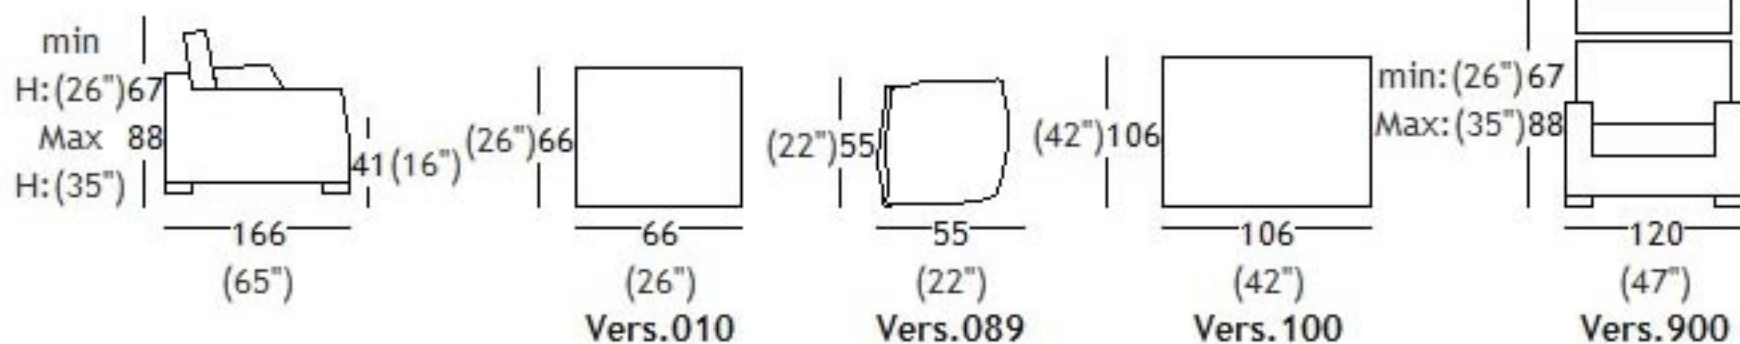

# SPAGNESI

Italia

9693

Euphoria

version	dimensions							
	H	W	D	HS				
010 ottoman	34	13"	66	26"	66	26"	0	0"
089 small cushion	55	22"	55	22"	0	0"	0	0"
100 large ottoman with legs	34	13"	106	42"	106	42"	0	0"
900 armchair with mech. headrest	67	26"	120	47"	106	42"	41	16"
902 2 seater with mech. headrest	67	26"	190	75"	106	42"	41	16"
904 2 str/half with mech. headrest	67	26"	210	83"	106	42"	41	16"
906 3 seater with mech. headrest	67	26"	230	91"	106	42"	41	16"
918 sofa 1 left arm with mech.head	67	26"	187	74"	106	42"	41	16"
919 sofa 1 raf arm with mech.head	67	26"	187	74"	106	42"	41	16"
947 ch.longue left arm mech.headr.	67	26"	107	42"	166	65"	41	16"
949 ch.longue raf arm mech.headr.	67	26"	107	42"	166	65"	41	16"