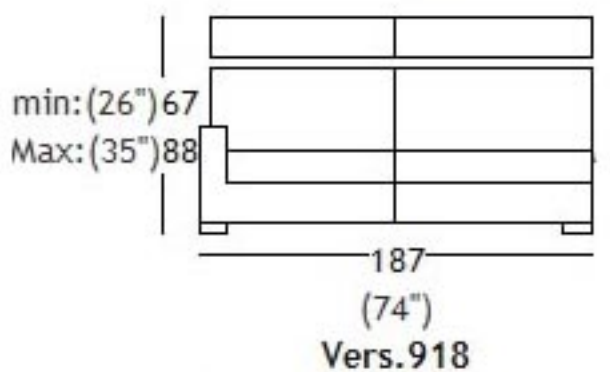

# SPAGNESI

Italia

9693

Euphoria

version	dimensions							
	H	W	D	HS				
010 ottoman	34	13"	66	26"	66	26"	0	0"
089 small cushion	55	22"	55	22"	0	0"	0	0"
100 large ottoman with legs	34	13"	106	42"	106	42"	0	0"
900 armchair with mech. headrest	67	26"	120	47"	106	42"	41	16"
902 2 seater with mech. headrest	67	26"	190	75"	106	42"	41	16"
904 2 str/half with mech. headrest	67	26"	210	83"	106	42"	41	16"
906 3 seater with mech. headrest	67	26"	230	91"	106	42"	41	16"
918 sofa 1 left arm with mech.head	67	26"	187	74"	106	42"	41	16"
919 sofa 1 raf arm with mech.head	67	26"	187	74"	106	42"	41	16"
947 ch.longue left arm mech.headr.	67	26"	107	42"	166	65"	41	16"
949 ch.longue raf arm mech.headr.	67	26"	107	42"	166	65"	41	16"