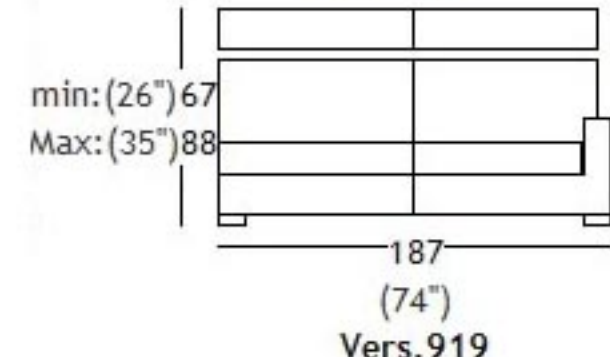

# SPAGNESI

Italia

9693

Euphoria

version	dimensions							
	H	W	D	HS				
010 ottoman	34	13"	66	26"	66	26"	0	0"
089 small cushion	55	22"	55	22"	0	0"	0	0"
100 large ottoman with legs	34	13"	106	42"	106	42"	0	0"
900 armchair with mech. headrest	67	26"	120	47"	106	42"	41	16"
902 2 seater with mech. headrest	67	26"	190	75"	106	42"	41	16"
904 2 str/half with mech. headrest	67	26"	210	83"	106	42"	41	16"
906 3 seater with mech. headrest	67	26"	230	91"	106	42"	41	16"
918 sofa 1 left arm with mech.head	67	26"	187	74"	106	42"	41	16"
919 sofa 1 raf arm with mech.head	67	26"	187	74"	106	42"	41	16"
947 ch.longue left arm mech.headr.	67	26"	107	42"	166	65"	41	16"
949 ch.longue raf arm mech.headr.	67	26"	107	42"	166	65"	41	16"