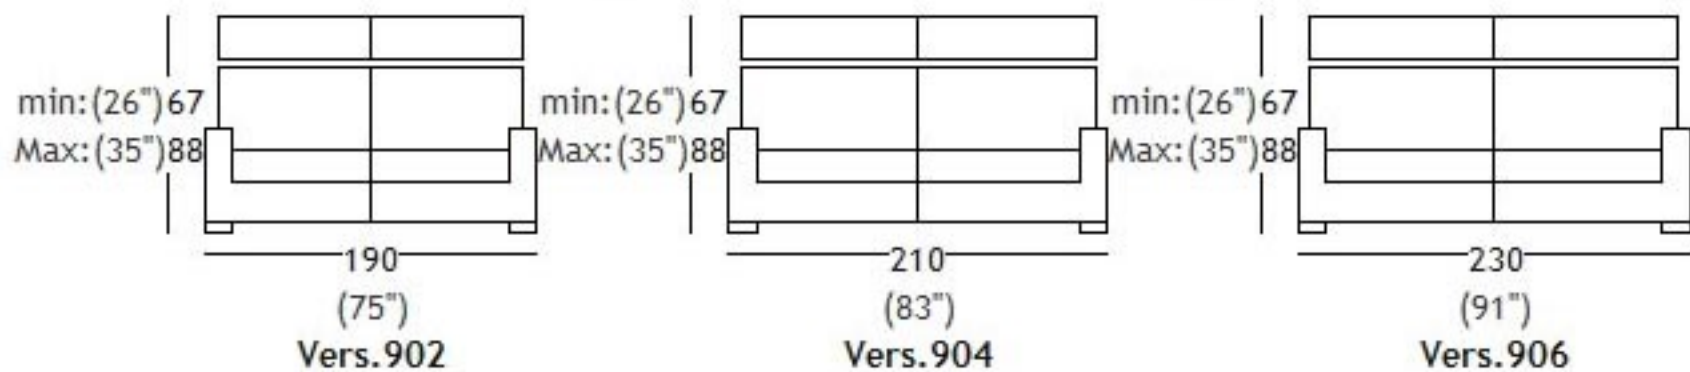

# SPAGNESI

Italia

9693

Euphoria

version	dimensions							
	H	W	D	HS				
010 ottoman	34	13"	66	26"	66	26"	0	0"
089 small cushion	55	22"	55	22"	0	0"	0	0"
100 large ottoman with legs	34	13"	106	42"	106	42"	0	0"
900 armchair with mech. headrest	67	26"	120	47"	106	42"	41	16"
902 2 seater with mech. headrest	67	26"	190	75"	106	42"	41	16"
904 2 str/half with mech. headrest	67	26"	210	83"	106	42"	41	16"
906 3 seater with mech. headrest	67	26"	230	91"	106	42"	41	16"
918 sofa 1 left arm with mech.head	67	26"	187	74"	106	42"	41	16"
919 sofa 1 raf arm with mech.head	67	26"	187	74"	106	42"	41	16"
947 ch.longue left arm mech.headr.	67	26"	107	42"	166	65"	41	16"
949 ch.longue raf arm mech.headr.	67	26"	107	42"	166	65"	41	16"