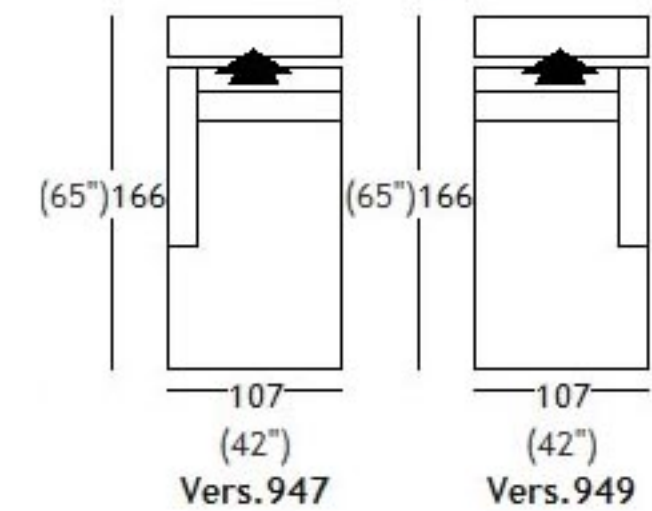

# SPAGNESI

Italia

9693

Euphoria

version	dimensions							
	H	W	D	HS				
010 ottoman	34	13"	66	26"	66	26"	0	0"
089 small cushion	55	22"	55	22"	0	0"	0	0"
100 large ottoman with legs	34	13"	106	42"	106	42"	0	0"
900 armchair with mech. headrest	67	26"	120	47"	106	42"	41	16"
902 2 seater with mech. headrest	67	26"	190	75"	106	42"	41	16"
904 2 str/half with mech. headrest	67	26"	210	83"	106	42"	41	16"
906 3 seater with mech. headrest	67	26"	230	91"	106	42"	41	16"
918 sofa 1 left arm with mech.head	67	26"	187	74"	106	42"	41	16"
919 sofa 1 raf arm with mech.head	67	26"	187	74"	106	42"	41	16"
947 ch.longue left arm mech.headr.	67	26"	107	42"	166	65"	41	16"
949 ch.longue raf arm mech.headr.	67	26"	107	42"	166	65"	41	16"