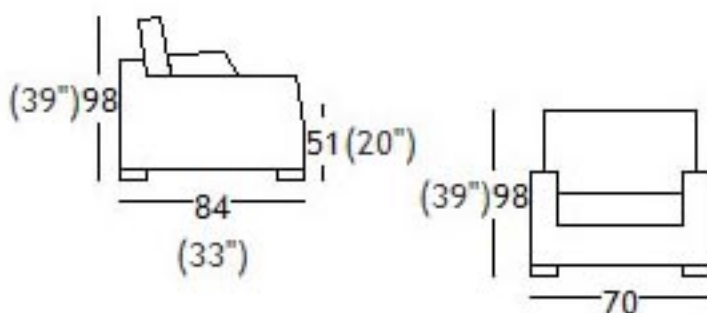

SPAGNESI

Italia

9329

Francoise

version

dimensions

	H		W		D		HS	
003 armchair	98	39"	70	28"	84	33"	51	20"
012 high back armchair	108	43"	74	29"	84	33"	51	20"