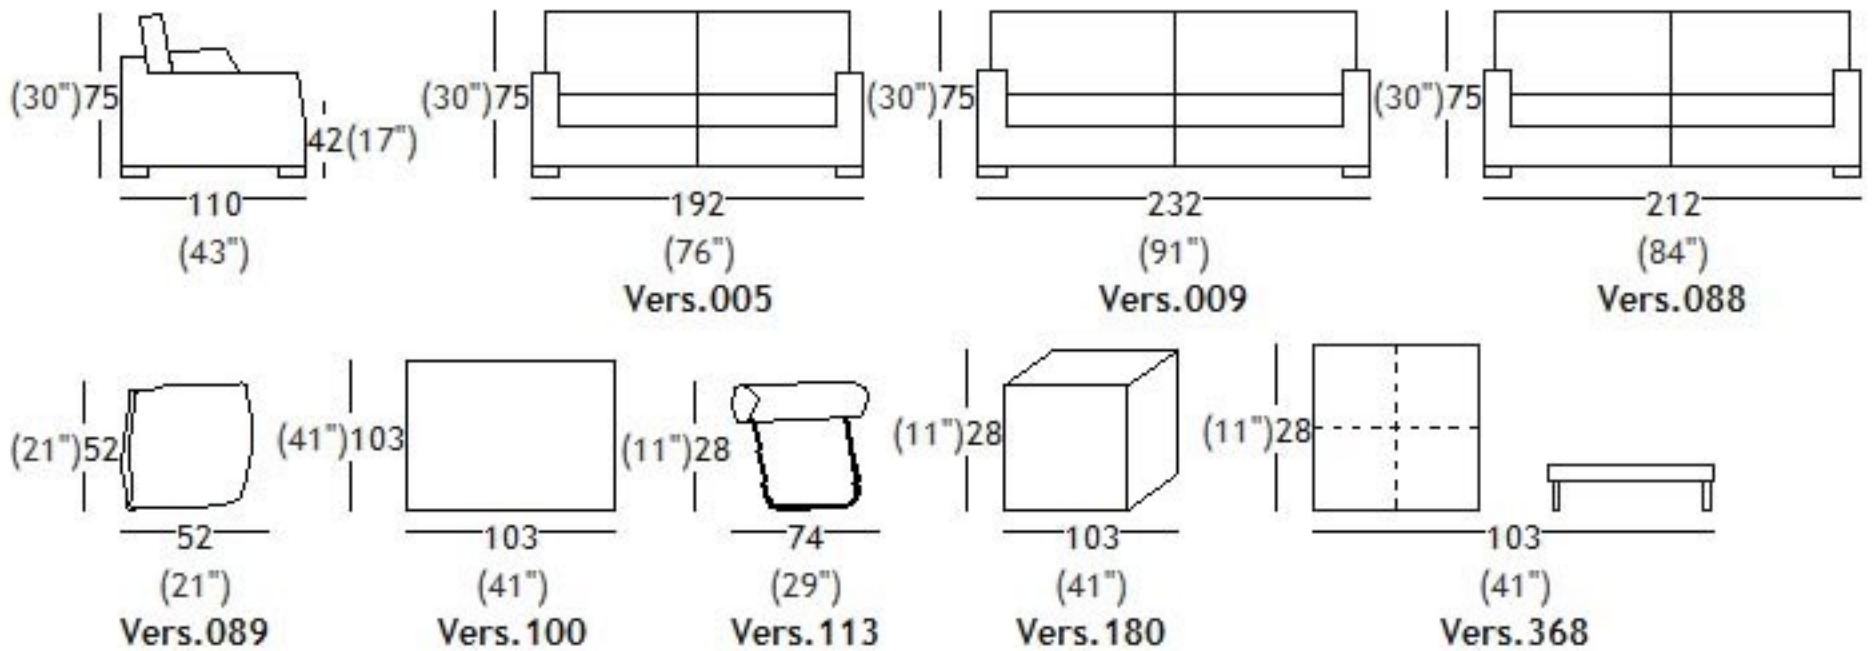

## version

## dimensions

	H		W		D		HS	
005 loveseat	75	30"	192	76"	110	43"	42	17"
009 sofa	75	30"	232	91"	110	43"	42	17"
088 loveseat and a half	75	30"	212	84"	110	43"	42	17"
089 small cushion	52	21"	52	21"	0	0"	0	0"
100 large ottoman with legs	42	17"	103	41"	103	41"	0	0"
113 headrest	28	11"	74	29"	0	0"	0	0"
180 cube	28	11"	103	41"	103	41"	0	0"
368 large ottoman table	28	11"	103	41"	103	41"	0	0"