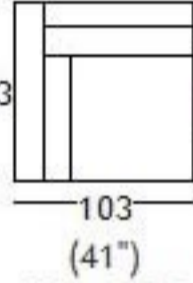

version

dimensions

	H	W	D	HS
001 armless chair	73 29"	85 34"	103 41"	40 16"
011 corner (seat)	73 29"	103 41"	103 41"	40 16"
028 2 seater no arms	73 29"	170 67"	103 41"	40 16"
029 round corner (seat)	73 29"	130 51"	130 51"	40 16"
089 small cushion	6 2"	55 22"	55 22"	0 0"
113 headrest	12 5"	60 24"	16 6"	0 0"
180 cube	36 14"	140 55"	79 31"	0 0"
200 sofa corner left terminal	73 29"	240 95"	103 41"	40 16"
201 sofa corner right terminal	73 29"	240 95"	103 41"	40 16"
251 servant table	21 8"	85 34"	103 41"	0 0"
330 small cushion dec.1	6 2"	50 20"	50 20"	0 0"
368 large ottoman table	36 14"	140 55"	79 31"	0 0"
390 cushion with roll	14 6"	55 22"	55 22"	0 0"
940 chair 1 left arm bookshelf	73 29"	154 61"	103 41"	40 16"
942 chair 1 right arm bookshelf	73 29"	154 61"	103 41"	40 16"
956 2 seater 1 left arm bookshelf	73 29"	237 93"	103 41"	40 16"
957 2 seater with right bookshelf	73 29"	237 93"	103 41"	40 16"