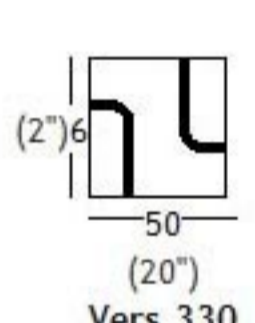

version

dimensions

	H	W	D	HS
001 armless chair	73 29"	85 34"	103 41"	40 16"
011 corner (seat)	73 29"	103 41"	103 41"	40 16"
028 2 seater no arms	73 29"	170 67"	103 41"	40 16"
029 round corner (seat)	73 29"	130 51"	130 51"	40 16"
089 small cushion	6 2"	55 22"	55 22"	0 0"
113 headrest	12 5"	60 24"	16 6"	0 0"
180 cube	36 14"	140 55"	79 31"	0 0"
200 sofa corner left terminal	73 29"	240 95"	103 41"	40 16"
201 sofa corner right terminal	73 29"	240 95"	103 41"	40 16"
251 servant table	21 8"	85 34"	103 41"	0 0"
330 small cushion dec.1	6 2"	50 20"	50 20"	0 0"
368 large ottoman table	36 14"	140 55"	79 31"	0 0"
390 cushion with roll	14 6"	55 22"	55 22"	0 0"
940 chair 1 left arm bookshelf	73 29"	154 61"	103 41"	40 16"
942 chair 1 right arm bookshelf	73 29"	154 61"	103 41"	40 16"
956 2 seater 1 left arm bookshelf	73 29"	237 93"	103 41"	40 16"
957 2 seater with right bookshelf	73 29"	237 93"	103 41"	40 16"