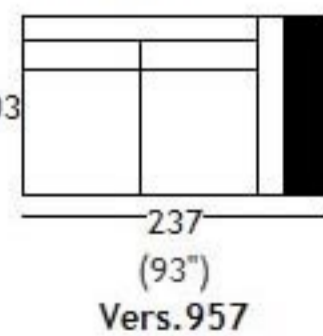

version

dimensions

	H	W	D	HS
001 armless chair	73 29"	85 34"	103 41"	40 16"
011 corner (seat)	73 29"	103 41"	103 41"	40 16"
028 2 seater no arms	73 29"	170 67"	103 41"	40 16"
029 round corner (seat)	73 29"	130 51"	130 51"	40 16"
089 small cushion	6 2"	55 22"	55 22"	0 0"
113 headrest	12 5"	60 24"	16 6"	0 0"
180 cube	36 14"	140 55"	79 31"	0 0"
200 sofa corner left terminal	73 29"	240 95"	103 41"	40 16"
201 sofa corner right terminal	73 29"	240 95"	103 41"	40 16"
251 servant table	21 8"	85 34"	103 41"	0 0"
330 small cushion dec.1	6 2"	50 20"	50 20"	0 0"
368 large ottoman table	36 14"	140 55"	79 31"	0 0"
390 cushion with roll	14 6"	55 22"	55 22"	0 0"
940 chair 1 left arm bookshelf	73 29"	154 61"	103 41"	40 16"
942 chair 1 right arm bookshelf	73 29"	154 61"	103 41"	40 16"
956 2 seater 1 left arm bookshelf	73 29"	237 93"	103 41"	40 16"
957 2 seater with right bookshelf	73 29"	237 93"	103 41"	40 16"