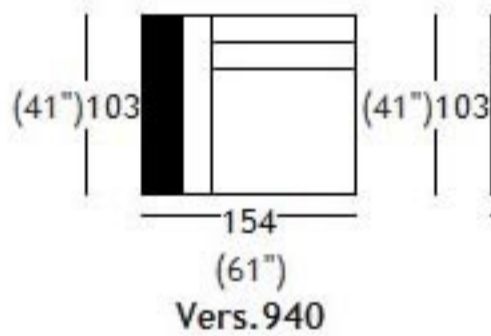

version

dimensions

	H	W	D	HS
001 armless chair	73 29"	85 34"	103 41"	40 16"
011 corner (seat)	73 29"	103 41"	103 41"	40 16"
028 2 seater no arms	73 29"	170 67"	103 41"	40 16"
029 round corner (seat)	73 29"	130 51"	130 51"	40 16"
089 small cushion	6 2"	55 22"	55 22"	0 0"
113 headrest	12 5"	60 24"	16 6"	0 0"
180 cube	36 14"	140 55"	79 31"	0 0"
200 sofa corner left terminal	73 29"	240 95"	103 41"	40 16"
201 sofa corner right terminal	73 29"	240 95"	103 41"	40 16"
251 servant table	21 8"	85 34"	103 41"	0 0"
330 small cushion dec.1	6 2"	50 20"	50 20"	0 0"
368 large ottoman table	36 14"	140 55"	79 31"	0 0"
390 cushion with roll	14 6"	55 22"	55 22"	0 0"
940 chair 1 left arm bookshelf	73 29"	154 61"	103 41"	40 16"
942 chair 1 right arm bookshelf	73 29"	154 61"	103 41"	40 16"
956 2 seater 1 left arm bookshelf	73 29"	237 93"	103 41"	40 16"
957 2 seater with right bookshelf	73 29"	237 93"	103 41"	40 16"