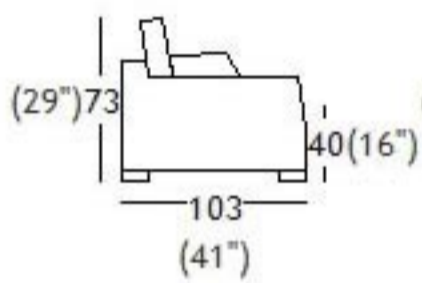

version

dimensions

	H	W	D	HS
001 armless chair	73 29"	85 34"	103 41"	40 16"
011 corner (seat)	73 29"	103 41"	103 41"	40 16"
028 2 seater no arms	73 29"	170 67"	103 41"	40 16"
029 round corner (seat)	73 29"	130 51"	130 51"	40 16"
089 small cushion	6 2"	55 22"	55 22"	0 0"
113 headrest	12 5"	60 24"	16 6"	0 0"
180 cube	36 14"	140 55"	79 31"	0 0"
200 sofa corner left terminal	73 29"	240 95"	103 41"	40 16"
201 sofa corner right terminal	73 29"	240 95"	103 41"	40 16"
251 servant table	21 8"	85 34"	103 41"	0 0"
330 small cushion dec.1	6 2"	50 20"	50 20"	0 0"
368 large ottoman table	36 14"	140 55"	79 31"	0 0"
390 cushion with roll	14 6"	55 22"	55 22"	0 0"
940 chair 1 left arm bookshelf	73 29"	154 61"	103 41"	40 16"
942 chair 1 right arm bookshelf	73 29"	154 61"	103 41"	40 16"
956 2 seater 1 left arm bookshelf	73 29"	237 93"	103 41"	40 16"
957 2 seater with right bookshelf	73 29"	237 93"	103 41"	40 16"