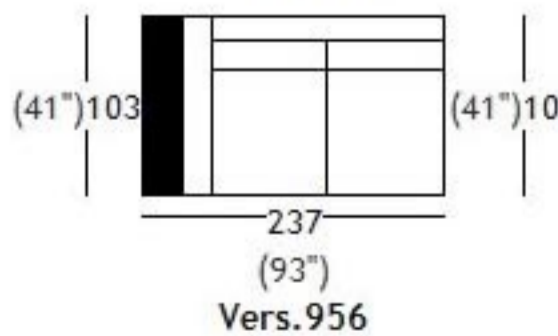

version

dimensions

	H	W	D	HS
001 armless chair	73 29"	85 34"	103 41"	40 16"
011 corner (seat)	73 29"	103 41"	103 41"	40 16"
028 2 seater no arms	73 29"	170 67"	103 41"	40 16"
029 round corner (seat)	73 29"	130 51"	130 51"	40 16"
089 small cushion	6 2"	55 22"	55 22"	0 0"
113 headrest	12 5"	60 24"	16 6"	0 0"
180 cube	36 14"	140 55"	79 31"	0 0"
200 sofa corner left terminal	73 29"	240 95"	103 41"	40 16"
201 sofa corner right terminal	73 29"	240 95"	103 41"	40 16"
251 servant table	21 8"	85 34"	103 41"	0 0"
330 small cushion dec.1	6 2"	50 20"	50 20"	0 0"
368 large ottoman table	36 14"	140 55"	79 31"	0 0"
390 cushion with roll	14 6"	55 22"	55 22"	0 0"
940 chair 1 left arm bookshelf	73 29"	154 61"	103 41"	40 16"
942 chair 1 right arm bookshelf	73 29"	154 61"	103 41"	40 16"
956 2 seater 1 left arm bookshelf	73 29"	237 93"	103 41"	40 16"
957 2 seater with right bookshelf	73 29"	237 93"	103 41"	40 16"