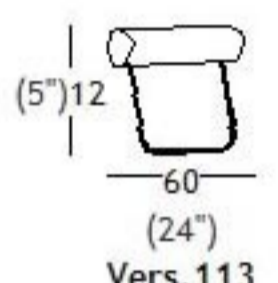

version

dimensions

	H	W	D	HS
001 armless chair	73 29"	85 34"	103 41"	40 16"
011 corner (seat)	73 29"	103 41"	103 41"	40 16"
028 2 seater no arms	73 29"	170 67"	103 41"	40 16"
029 round corner (seat)	73 29"	130 51"	130 51"	40 16"
089 small cushion	6 2"	55 22"	55 22"	0 0"
113 headrest	12 5"	60 24"	16 6"	0 0"
180 cube	36 14"	140 55"	79 31"	0 0"
200 sofa corner left terminal	73 29"	240 95"	103 41"	40 16"
201 sofa corner right terminal	73 29"	240 95"	103 41"	40 16"
251 servant table	21 8"	85 34"	103 41"	0 0"
330 small cushion dec.1	6 2"	50 20"	50 20"	0 0"
368 large ottoman table	36 14"	140 55"	79 31"	0 0"
390 cushion with roll	14 6"	55 22"	55 22"	0 0"
940 chair 1 left arm bookshelf	73 29"	154 61"	103 41"	40 16"
942 chair 1 right arm bookshelf	73 29"	154 61"	103 41"	40 16"
956 2 seater 1 left arm bookshelf	73 29"	237 93"	103 41"	40 16"
957 2 seater with right bookshelf	73 29"	237 93"	103 41"	40 16"