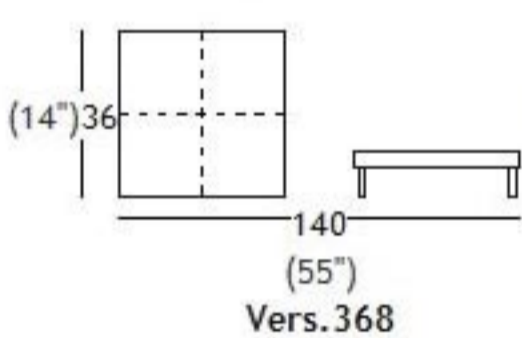

version

dimensions

	H	W	D	HS
001 armless chair	73 29"	85 34"	103 41"	40 16"
011 corner (seat)	73 29"	103 41"	103 41"	40 16"
028 2 seater no arms	73 29"	170 67"	103 41"	40 16"
029 round corner (seat)	73 29"	130 51"	130 51"	40 16"
089 small cushion	6 2"	55 22"	55 22"	0 0"
113 headrest	12 5"	60 24"	16 6"	0 0"
180 cube	36 14"	140 55"	79 31"	0 0"
200 sofa corner left terminal	73 29"	240 95"	103 41"	40 16"
201 sofa corner right terminal	73 29"	240 95"	103 41"	40 16"
251 servant table	21 8"	85 34"	103 41"	0 0"
330 small cushion dec.1	6 2"	50 20"	50 20"	0 0"
368 large ottoman table	36 14"	140 55"	79 31"	0 0"
390 cushion with roll	14 6"	55 22"	55 22"	0 0"
940 chair 1 left arm bookshelf	73 29"	154 61"	103 41"	40 16"
942 chair 1 right arm bookshelf	73 29"	154 61"	103 41"	40 16"
956 2 seater 1 left arm bookshelf	73 29"	237 93"	103 41"	40 16"
957 2 seater with right bookshelf	73 29"	237 93"	103 41"	40 16"