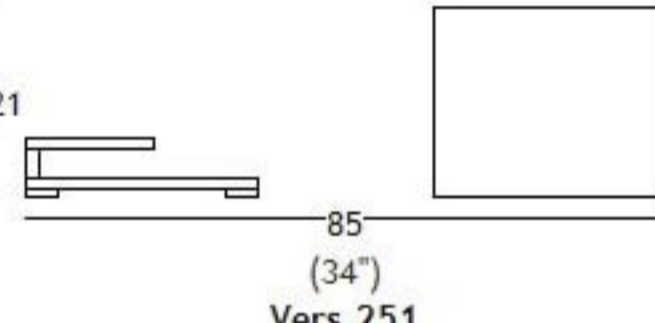

version

dimensions

	H	W	D	HS
001 armless chair	73 29"	85 34"	103 41"	40 16"
011 corner (seat)	73 29"	103 41"	103 41"	40 16"
028 2 seater no arms	73 29"	170 67"	103 41"	40 16"
029 round corner (seat)	73 29"	130 51"	130 51"	40 16"
089 small cushion	6 2"	55 22"	55 22"	0 0"
113 headrest	12 5"	60 24"	16 6"	0 0"
180 cube	36 14"	140 55"	79 31"	0 0"
200 sofa corner left terminal	73 29"	240 95"	103 41"	40 16"
201 sofa corner right terminal	73 29"	240 95"	103 41"	40 16"
251 servant table	21 8"	85 34"	103 41"	0 0"
330 small cushion dec.1	6 2"	50 20"	50 20"	0 0"
368 large ottoman table	36 14"	140 55"	79 31"	0 0"
390 cushion with roll	14 6"	55 22"	55 22"	0 0"
940 chair 1 left arm bookshelf	73 29"	154 61"	103 41"	40 16"
942 chair 1 right arm bookshelf	73 29"	154 61"	103 41"	40 16"
956 2 seater 1 left arm bookshelf	73 29"	237 93"	103 41"	40 16"
957 2 seater with right bookshelf	73 29"	237 93"	103 41"	40 16"