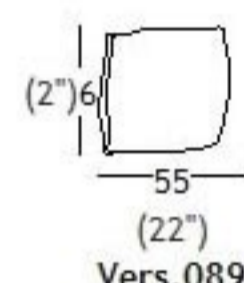

version

dimensions

	H	W	D	HS
001 armless chair	73 29"	85 34"	103 41"	40 16"
011 corner (seat)	73 29"	103 41"	103 41"	40 16"
028 2 seater no arms	73 29"	170 67"	103 41"	40 16"
029 round corner (seat)	73 29"	130 51"	130 51"	40 16"
089 small cushion	6 2"	55 22"	55 22"	0 0"
113 headrest	12 5"	60 24"	16 6"	0 0"
180 cube	36 14"	140 55"	79 31"	0 0"
200 sofa corner left terminal	73 29"	240 95"	103 41"	40 16"
201 sofa corner right terminal	73 29"	240 95"	103 41"	40 16"
251 servant table	21 8"	85 34"	103 41"	0 0"
330 small cushion dec.1	6 2"	50 20"	50 20"	0 0"
368 large ottoman table	36 14"	140 55"	79 31"	0 0"
390 cushion with roll	14 6"	55 22"	55 22"	0 0"
940 chair 1 left arm bookshelf	73 29"	154 61"	103 41"	40 16"
942 chair 1 right arm bookshelf	73 29"	154 61"	103 41"	40 16"
956 2 seater 1 left arm bookshelf	73 29"	237 93"	103 41"	40 16"
957 2 seater with right bookshelf	73 29"	237 93"	103 41"	40 16"