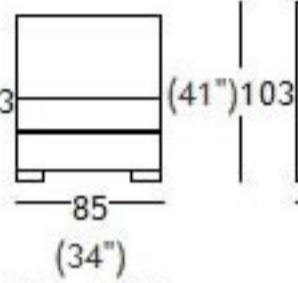

version

dimensions

	H	W	D	HS
001 armless chair	73 29"	85 34"	103 41"	40 16"
011 corner (seat)	73 29"	103 41"	103 41"	40 16"
028 2 seater no arms	73 29"	170 67"	103 41"	40 16"
029 round corner (seat)	73 29"	130 51"	130 51"	40 16"
089 small cushion	6 2"	55 22"	55 22"	0 0"
113 headrest	12 5"	60 24"	16 6"	0 0"
180 cube	36 14"	140 55"	79 31"	0 0"
200 sofa corner left terminal	73 29"	240 95"	103 41"	40 16"
201 sofa corner right terminal	73 29"	240 95"	103 41"	40 16"
251 servant table	21 8"	85 34"	103 41"	0 0"
330 small cushion dec.1	6 2"	50 20"	50 20"	0 0"
368 large ottoman table	36 14"	140 55"	79 31"	0 0"
390 cushion with roll	14 6"	55 22"	55 22"	0 0"
940 chair 1 left arm bookshelf	73 29"	154 61"	103 41"	40 16"
942 chair 1 right arm bookshelf	73 29"	154 61"	103 41"	40 16"
956 2 seater 1 left arm bookshelf	73 29"	237 93"	103 41"	40 16"
957 2 seater with right bookshelf	73 29"	237 93"	103 41"	40 16"