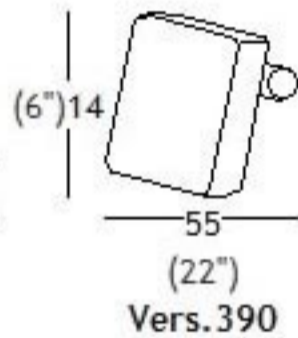

version

dimensions

	H	W	D	HS
001 armless chair	73 29"	85 34"	103 41"	40 16"
011 corner (seat)	73 29"	103 41"	103 41"	40 16"
028 2 seater no arms	73 29"	170 67"	103 41"	40 16"
029 round corner (seat)	73 29"	130 51"	130 51"	40 16"
089 small cushion	6 2"	55 22"	55 22"	0 0"
113 headrest	12 5"	60 24"	16 6"	0 0"
180 cube	36 14"	140 55"	79 31"	0 0"
200 sofa corner left terminal	73 29"	240 95"	103 41"	40 16"
201 sofa corner right terminal	73 29"	240 95"	103 41"	40 16"
251 servant table	21 8"	85 34"	103 41"	0 0"
330 small cushion dec.1	6 2"	50 20"	50 20"	0 0"
368 large ottoman table	36 14"	140 55"	79 31"	0 0"
390 cushion with roll	14 6"	55 22"	55 22"	0 0"
940 chair 1 left arm bookshelf	73 29"	154 61"	103 41"	40 16"
942 chair 1 right arm bookshelf	73 29"	154 61"	103 41"	40 16"
956 2 seater 1 left arm bookshelf	73 29"	237 93"	103 41"	40 16"
957 2 seater with right bookshelf	73 29"	237 93"	103 41"	40 16"