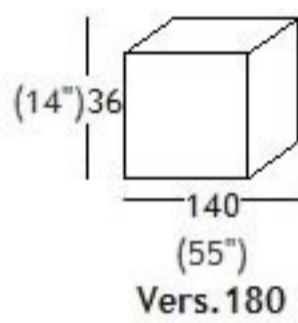

version

dimensions

	H	W	D	HS
001 armless chair	73 29"	85 34"	103 41"	40 16"
011 corner (seat)	73 29"	103 41"	103 41"	40 16"
028 2 seater no arms	73 29"	170 67"	103 41"	40 16"
029 round corner (seat)	73 29"	130 51"	130 51"	40 16"
089 small cushion	6 2"	55 22"	55 22"	0 0"
113 headrest	12 5"	60 24"	16 6"	0 0"
180 cube	36 14"	140 55"	79 31"	0 0"
200 sofa corner left terminal	73 29"	240 95"	103 41"	40 16"
201 sofa corner right terminal	73 29"	240 95"	103 41"	40 16"
251 servant table	21 8"	85 34"	103 41"	0 0"
330 small cushion dec.1	6 2"	50 20"	50 20"	0 0"
368 large ottoman table	36 14"	140 55"	79 31"	0 0"
390 cushion with roll	14 6"	55 22"	55 22"	0 0"
940 chair 1 left arm bookshelf	73 29"	154 61"	103 41"	40 16"
942 chair 1 right arm bookshelf	73 29"	154 61"	103 41"	40 16"
956 2 seater 1 left arm bookshelf	73 29"	237 93"	103 41"	40 16"
957 2 seater with right bookshelf	73 29"	237 93"	103 41"	40 16"