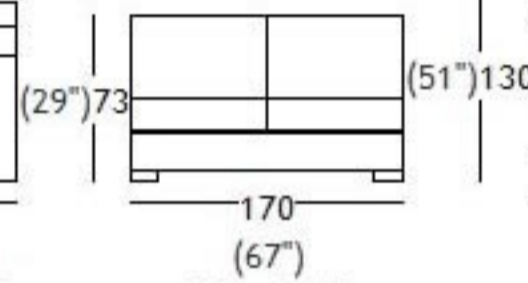

version

dimensions

	H	W	D	HS
001 armless chair	73 29"	85 34"	103 41"	40 16"
011 corner (seat)	73 29"	103 41"	103 41"	40 16"
028 2 seater no arms	73 29"	170 67"	103 41"	40 16"
029 round corner (seat)	73 29"	130 51"	130 51"	40 16"
089 small cushion	6 2"	55 22"	55 22"	0 0"
113 headrest	12 5"	60 24"	16 6"	0 0"
180 cube	36 14"	140 55"	79 31"	0 0"
200 sofa corner left terminal	73 29"	240 95"	103 41"	40 16"
201 sofa corner right terminal	73 29"	240 95"	103 41"	40 16"
251 servant table	21 8"	85 34"	103 41"	0 0"
330 small cushion dec.1	6 2"	50 20"	50 20"	0 0"
368 large ottoman table	36 14"	140 55"	79 31"	0 0"
390 cushion with roll	14 6"	55 22"	55 22"	0 0"
940 chair 1 left arm bookshelf	73 29"	154 61"	103 41"	40 16"
942 chair 1 right arm bookshelf	73 29"	154 61"	103 41"	40 16"
956 2 seater 1 left arm bookshelf	73 29"	237 93"	103 41"	40 16"
957 2 seater with right bookshelf	73 29"	237 93"	103 41"	40 16"