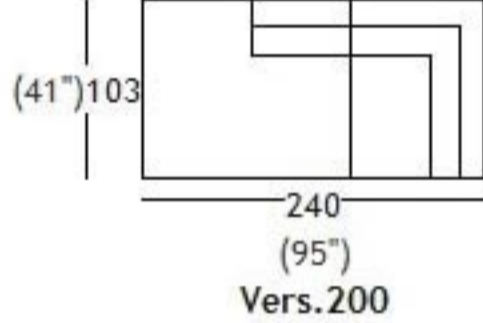

version

dimensions

	H	W	D	HS
001 armless chair	73 29"	85 34"	103 41"	40 16"
011 corner (seat)	73 29"	103 41"	103 41"	40 16"
028 2 seater no arms	73 29"	170 67"	103 41"	40 16"
029 round corner (seat)	73 29"	130 51"	130 51"	40 16"
089 small cushion	6 2"	55 22"	55 22"	0 0"
113 headrest	12 5"	60 24"	16 6"	0 0"
180 cube	36 14"	140 55"	79 31"	0 0"
200 sofa corner left terminal	73 29"	240 95"	103 41"	40 16"
201 sofa corner right terminal	73 29"	240 95"	103 41"	40 16"
251 servant table	21 8"	85 34"	103 41"	0 0"
330 small cushion dec.1	6 2"	50 20"	50 20"	0 0"
368 large ottoman table	36 14"	140 55"	79 31"	0 0"
390 cushion with roll	14 6"	55 22"	55 22"	0 0"
940 chair 1 left arm bookshelf	73 29"	154 61"	103 41"	40 16"
942 chair 1 right arm bookshelf	73 29"	154 61"	103 41"	40 16"
956 2 seater 1 left arm bookshelf	73 29"	237 93"	103 41"	40 16"
957 2 seater with right bookshelf	73 29"	237 93"	103 41"	40 16"