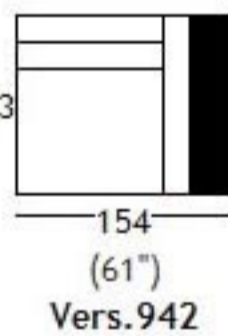

version

dimensions

	H	W	D	HS
001 armless chair	73 29"	85 34"	103 41"	40 16"
011 corner (seat)	73 29"	103 41"	103 41"	40 16"
028 2 seater no arms	73 29"	170 67"	103 41"	40 16"
029 round corner (seat)	73 29"	130 51"	130 51"	40 16"
089 small cushion	6 2"	55 22"	55 22"	0 0"
113 headrest	12 5"	60 24"	16 6"	0 0"
180 cube	36 14"	140 55"	79 31"	0 0"
200 sofa corner left terminal	73 29"	240 95"	103 41"	40 16"
201 sofa corner right terminal	73 29"	240 95"	103 41"	40 16"
251 servant table	21 8"	85 34"	103 41"	0 0"
330 small cushion dec.1	6 2"	50 20"	50 20"	0 0"
368 large ottoman table	36 14"	140 55"	79 31"	0 0"
390 cushion with roll	14 6"	55 22"	55 22"	0 0"
940 chair 1 left arm bookshelf	73 29"	154 61"	103 41"	40 16"
942 chair 1 right arm bookshelf	73 29"	154 61"	103 41"	40 16"
956 2 seater 1 left arm bookshelf	73 29"	237 93"	103 41"	40 16"
957 2 seater with right bookshelf	73 29"	237 93"	103 41"	40 16"