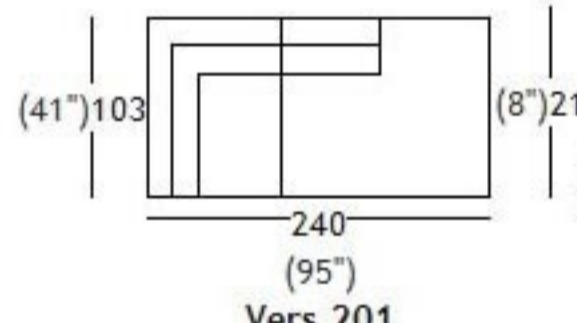

version

dimensions

	H	W	D	HS
001 armless chair	73 29"	85 34"	103 41"	40 16"
011 corner (seat)	73 29"	103 41"	103 41"	40 16"
028 2 seater no arms	73 29"	170 67"	103 41"	40 16"
029 round corner (seat)	73 29"	130 51"	130 51"	40 16"
089 small cushion	6 2"	55 22"	55 22"	0 0"
113 headrest	12 5"	60 24"	16 6"	0 0"
180 cube	36 14"	140 55"	79 31"	0 0"
200 sofa corner left terminal	73 29"	240 95"	103 41"	40 16"
201 sofa corner right terminal	73 29"	240 95"	103 41"	40 16"
251 servant table	21 8"	85 34"	103 41"	0 0"
330 small cushion dec.1	6 2"	50 20"	50 20"	0 0"
368 large ottoman table	36 14"	140 55"	79 31"	0 0"
390 cushion with roll	14 6"	55 22"	55 22"	0 0"
940 chair 1 left arm bookshelf	73 29"	154 61"	103 41"	40 16"
942 chair 1 right arm bookshelf	73 29"	154 61"	103 41"	40 16"
956 2 seater 1 left arm bookshelf	73 29"	237 93"	103 41"	40 16"
957 2 seater with right bookshelf	73 29"	237 93"	103 41"	40 16"