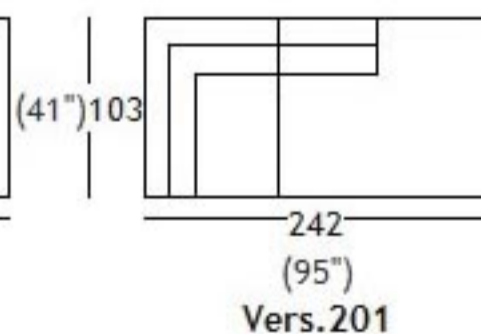

SPAGNESI

Italia

9735

Jessenia

version

dimensions

	H	W	D	HS
005 loveseat	83 33"	190 75"	103 41"	41 16"
009 sofa	83 33"	220 87"	103 41"	41 16"
018 sofa 1 left arm facing	83 33"	207 82"	103 41"	41 16"
019 sofa 1 right arm facing	83 33"	207 82"	103 41"	41 16"
066 swivel chair	72 28"	76 30"	76 30"	43 17"
079 lumbar cushion chair	28 11"	48 19"	0 0"	0 0"
110 large rectangular cushion	50 20"	60 24"	0 0"	0 0"
111 small square cushion	50 20"	50 20"	0 0"	0 0"
152 large square cushion	60 24"	60 24"	0 0"	0 0"
200 sofa corner left terminal	83 33"	242 95"	103 41"	41 16"
201 sofa corner right terminal	83 33"	242 95"	103 41"	41 16"
207 alfmoon ottoman	40 16"	100 39"	100 39"	0 0"