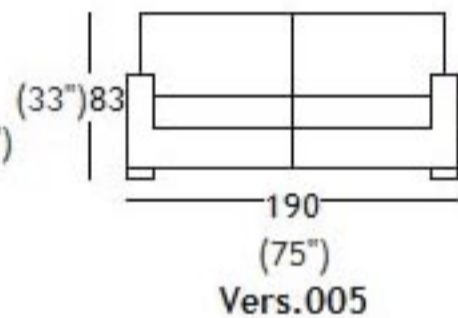

SPAGNESI

Italia

9735

Jessenia

version

dimensions

	H	W	D	HS
005 loveseat	83 33"	190 75"	103 41"	41 16"
009 sofa	83 33"	220 87"	103 41"	41 16"
018 sofa 1 left arm facing	83 33"	207 82"	103 41"	41 16"
019 sofa 1 right arm facing	83 33"	207 82"	103 41"	41 16"
066 swivel chair	72 28"	76 30"	76 30"	43 17"
079 lumbar cushion chair	28 11"	48 19"	0 0"	0 0"
110 large rectangular cushion	50 20"	60 24"	0 0"	0 0"
111 small square cushion	50 20"	50 20"	0 0"	0 0"
152 large square cushion	60 24"	60 24"	0 0"	0 0"
200 sofa corner left terminal	83 33"	242 95"	103 41"	41 16"
201 sofa corner right terminal	83 33"	242 95"	103 41"	41 16"
207 alfmoon ottoman	40 16"	100 39"	100 39"	0 0"