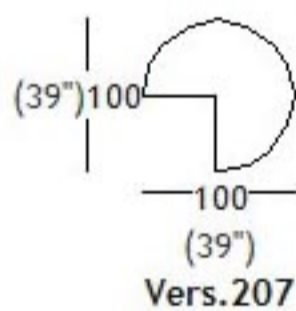

SPAGNESI

Italia

9735

Jessenia

version

dimensions

	H	W	D	HS
005 loveseat	83 33"	190 75"	103 41"	41 16"
009 sofa	83 33"	220 87"	103 41"	41 16"
018 sofa 1 left arm facing	83 33"	207 82"	103 41"	41 16"
019 sofa 1 right arm facing	83 33"	207 82"	103 41"	41 16"
066 swivel chair	72 28"	76 30"	76 30"	43 17"
079 lumbar cushion chair	28 11"	48 19"	0 0"	0 0"
110 large rectangular cushion	50 20"	60 24"	0 0"	0 0"
111 small square cushion	50 20"	50 20"	0 0"	0 0"
152 large square cushion	60 24"	60 24"	0 0"	0 0"
200 sofa corner left terminal	83 33"	242 95"	103 41"	41 16"
201 sofa corner right terminal	83 33"	242 95"	103 41"	41 16"
207 alfmoon ottoman	40 16"	100 39"	100 39"	0 0"