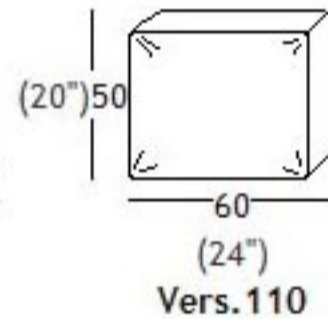

SPAGNESI

Italia

9735

Jessenia

version

dimensions

	H	W	D	HS
005 loveseat	83 33"	190 75"	103 41"	41 16"
009 sofa	83 33"	220 87"	103 41"	41 16"
018 sofa 1 left arm facing	83 33"	207 82"	103 41"	41 16"
019 sofa 1 right arm facing	83 33"	207 82"	103 41"	41 16"
066 swivel chair	72 28"	76 30"	76 30"	43 17"
079 lumbar cushion chair	28 11"	48 19"	0 0"	0 0"
110 large rectangular cushion	50 20"	60 24"	0 0"	0 0"
111 small square cushion	50 20"	50 20"	0 0"	0 0"
152 large square cushion	60 24"	60 24"	0 0"	0 0"
200 sofa corner left terminal	83 33"	242 95"	103 41"	41 16"
201 sofa corner right terminal	83 33"	242 95"	103 41"	41 16"
207 alfmoon ottoman	40 16"	100 39"	100 39"	0 0"