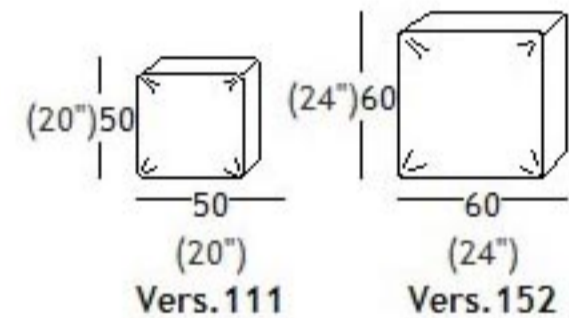

SPAGNESI

Italia

9735

Jessenia

version

dimensions

	H	W	D	HS
005 loveseat	83 33"	190 75"	103 41"	41 16"
009 sofa	83 33"	220 87"	103 41"	41 16"
018 sofa 1 left arm facing	83 33"	207 82"	103 41"	41 16"
019 sofa 1 right arm facing	83 33"	207 82"	103 41"	41 16"
066 swivel chair	72 28"	76 30"	76 30"	43 17"
079 lumbar cushion chair	28 11"	48 19"	0 0"	0 0"
110 large rectangular cushion	50 20"	60 24"	0 0"	0 0"
111 small square cushion	50 20"	50 20"	0 0"	0 0"
152 large square cushion	60 24"	60 24"	0 0"	0 0"
200 sofa corner left terminal	83 33"	242 95"	103 41"	41 16"
201 sofa corner right terminal	83 33"	242 95"	103 41"	41 16"
207 alfmoon ottoman	40 16"	100 39"	100 39"	0 0"