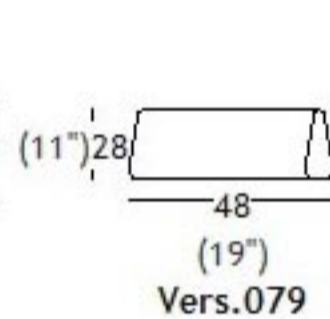

SPAGNESI

Italia

9735

Jessenia

version

dimensions

	H	W	D	HS
005 loveseat	83 33"	190 75"	103 41"	41 16"
009 sofa	83 33"	220 87"	103 41"	41 16"
018 sofa 1 left arm facing	83 33"	207 82"	103 41"	41 16"
019 sofa 1 right arm facing	83 33"	207 82"	103 41"	41 16"
066 swivel chair	72 28"	76 30"	76 30"	43 17"
079 lumbar cushion chair	28 11"	48 19"	0 0"	0 0"
110 large rectangular cushion	50 20"	60 24"	0 0"	0 0"
111 small square cushion	50 20"	50 20"	0 0"	0 0"
152 large square cushion	60 24"	60 24"	0 0"	0 0"
200 sofa corner left terminal	83 33"	242 95"	103 41"	41 16"
201 sofa corner right terminal	83 33"	242 95"	103 41"	41 16"
207 alfmoon ottoman	40 16"	100 39"	100 39"	0 0"