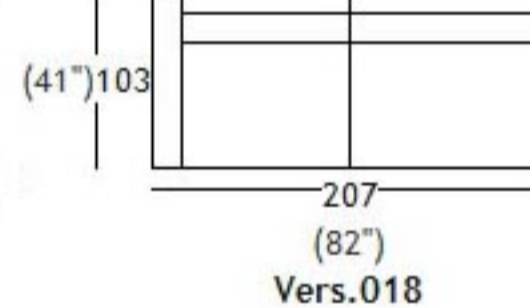

SPAGNESI

Italia

9735

Jessenia

version

dimensions

	H	W	D	HS
005 loveseat	83 33"	190 75"	103 41"	41 16"
009 sofa	83 33"	220 87"	103 41"	41 16"
018 sofa 1 left arm facing	83 33"	207 82"	103 41"	41 16"
019 sofa 1 right arm facing	83 33"	207 82"	103 41"	41 16"
066 swivel chair	72 28"	76 30"	76 30"	43 17"
079 lumbar cushion chair	28 11"	48 19"	0 0"	0 0"
110 large rectangular cushion	50 20"	60 24"	0 0"	0 0"
111 small square cushion	50 20"	50 20"	0 0"	0 0"
152 large square cushion	60 24"	60 24"	0 0"	0 0"
200 sofa corner left terminal	83 33"	242 95"	103 41"	41 16"
201 sofa corner right terminal	83 33"	242 95"	103 41"	41 16"
207 alfmoon ottoman	40 16"	100 39"	100 39"	0 0"