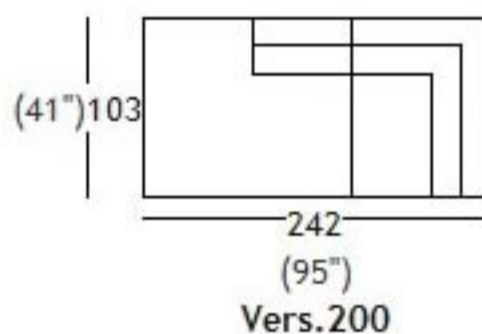

SPAGNESI

Italia

9735

Jessenia

version

dimensions

	H	W	D	HS
005 loveseat	83 33"	190 75"	103 41"	41 16"
009 sofa	83 33"	220 87"	103 41"	41 16"
018 sofa 1 left arm facing	83 33"	207 82"	103 41"	41 16"
019 sofa 1 right arm facing	83 33"	207 82"	103 41"	41 16"
066 swivel chair	72 28"	76 30"	76 30"	43 17"
079 lumbar cushion chair	28 11"	48 19"	0 0"	0 0"
110 large rectangular cushion	50 20"	60 24"	0 0"	0 0"
111 small square cushion	50 20"	50 20"	0 0"	0 0"
152 large square cushion	60 24"	60 24"	0 0"	0 0"
200 sofa corner left terminal	83 33"	242 95"	103 41"	41 16"
201 sofa corner right terminal	83 33"	242 95"	103 41"	41 16"
207 alfmoon ottoman	40 16"	100 39"	100 39"	0 0"