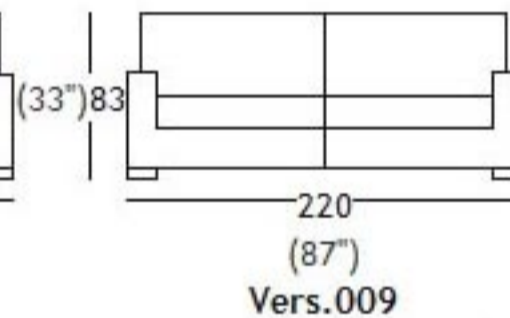

SPAGNESI

Italia

9735

Jessenia

version

dimensions

	H	W	D	HS
005 loveseat	83 33"	190 75"	103 41"	41 16"
009 sofa	83 33"	220 87"	103 41"	41 16"
018 sofa 1 left arm facing	83 33"	207 82"	103 41"	41 16"
019 sofa 1 right arm facing	83 33"	207 82"	103 41"	41 16"
066 swivel chair	72 28"	76 30"	76 30"	43 17"
079 lumbar cushion chair	28 11"	48 19"	0 0"	0 0"
110 large rectangular cushion	50 20"	60 24"	0 0"	0 0"
111 small square cushion	50 20"	50 20"	0 0"	0 0"
152 large square cushion	60 24"	60 24"	0 0"	0 0"
200 sofa corner left terminal	83 33"	242 95"	103 41"	41 16"
201 sofa corner right terminal	83 33"	242 95"	103 41"	41 16"
207 alfmoon ottoman	40 16"	100 39"	100 39"	0 0"