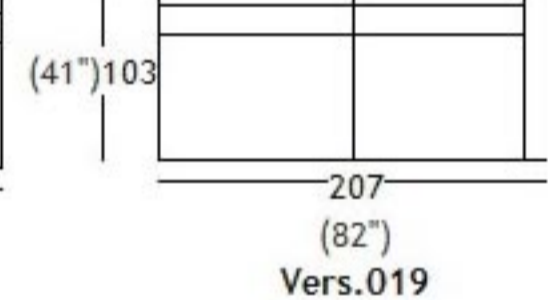

SPAGNESI

Italia

9735

Jessenia

version

dimensions

	H	W	D	HS
005 loveseat	83 33"	190 75"	103 41"	41 16"
009 sofa	83 33"	220 87"	103 41"	41 16"
018 sofa 1 left arm facing	83 33"	207 82"	103 41"	41 16"
019 sofa 1 right arm facing	83 33"	207 82"	103 41"	41 16"
066 swivel chair	72 28"	76 30"	76 30"	43 17"
079 lumbar cushion chair	28 11"	48 19"	0 0"	0 0"
110 large rectangular cushion	50 20"	60 24"	0 0"	0 0"
111 small square cushion	50 20"	50 20"	0 0"	0 0"
152 large square cushion	60 24"	60 24"	0 0"	0 0"
200 sofa corner left terminal	83 33"	242 95"	103 41"	41 16"
201 sofa corner right terminal	83 33"	242 95"	103 41"	41 16"
207 alfmoon ottoman	40 16"	100 39"	100 39"	0 0"