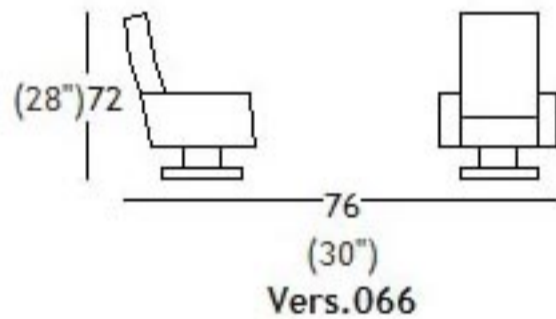

SPAGNESI

Italia

9735

Jessenia

version

dimensions

	H	W	D	HS
005 loveseat	83 33"	190 75"	103 41"	41 16"
009 sofa	83 33"	220 87"	103 41"	41 16"
018 sofa 1 left arm facing	83 33"	207 82"	103 41"	41 16"
019 sofa 1 right arm facing	83 33"	207 82"	103 41"	41 16"
066 swivel chair	72 28"	76 30"	76 30"	43 17"
079 lumbar cushion chair	28 11"	48 19"	0 0"	0 0"
110 large rectangular cushion	50 20"	60 24"	0 0"	0 0"
111 small square cushion	50 20"	50 20"	0 0"	0 0"
152 large square cushion	60 24"	60 24"	0 0"	0 0"
200 sofa corner left terminal	83 33"	242 95"	103 41"	41 16"
201 sofa corner right terminal	83 33"	242 95"	103 41"	41 16"
207 alfmoon ottoman	40 16"	100 39"	100 39"	0 0"