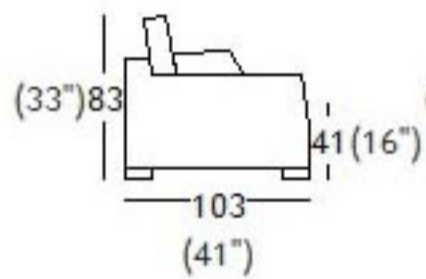

SPAGNESI

Italia

9735

Jessenia

version

dimensions

	H	W	D	HS
005 loveseat	83 33"	190 75"	103 41"	41 16"
009 sofa	83 33"	220 87"	103 41"	41 16"
018 sofa 1 left arm facing	83 33"	207 82"	103 41"	41 16"
019 sofa 1 right arm facing	83 33"	207 82"	103 41"	41 16"
066 swivel chair	72 28"	76 30"	76 30"	43 17"
079 lumbar cushion chair	28 11"	48 19"	0 0"	0 0"
110 large rectangular cushion	50 20"	60 24"	0 0"	0 0"
111 small square cushion	50 20"	50 20"	0 0"	0 0"
152 large square cushion	60 24"	60 24"	0 0"	0 0"
200 sofa corner left terminal	83 33"	242 95"	103 41"	41 16"
201 sofa corner right terminal	83 33"	242 95"	103 41"	41 16"
207 alfmoon ottoman	40 16"	100 39"	100 39"	0 0"