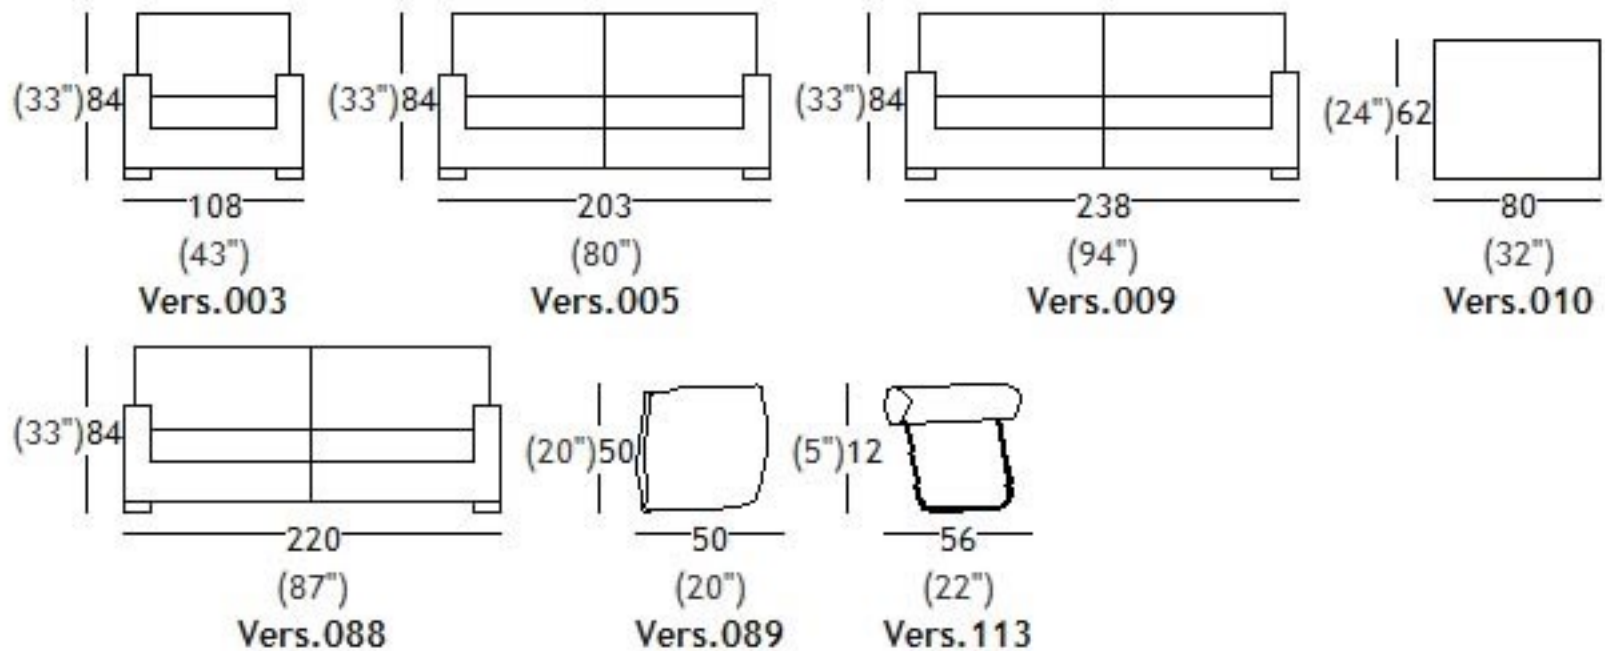

SPAGNESI

Italia

9687

Legend

version

dimensions

version	dimensions							
	H		W	D		HS		
003 armchair	84	33"	108	43"	104	41"	46	18"
005 loveseat	84	33"	203	80"	104	41"	46	18"
009 sofa	84	33"	238	94"	104	41"	46	18"
010 ottoman	44	17"	80	32"	62	24"	0	0"
088 loveseat and a half	84	33"	220	87"	104	41"	46	18"
089 small cushion	50	20"	50	20"	0	0"	0	0"
113 headrest	12	5"	56	22"	0	0"	0	0"