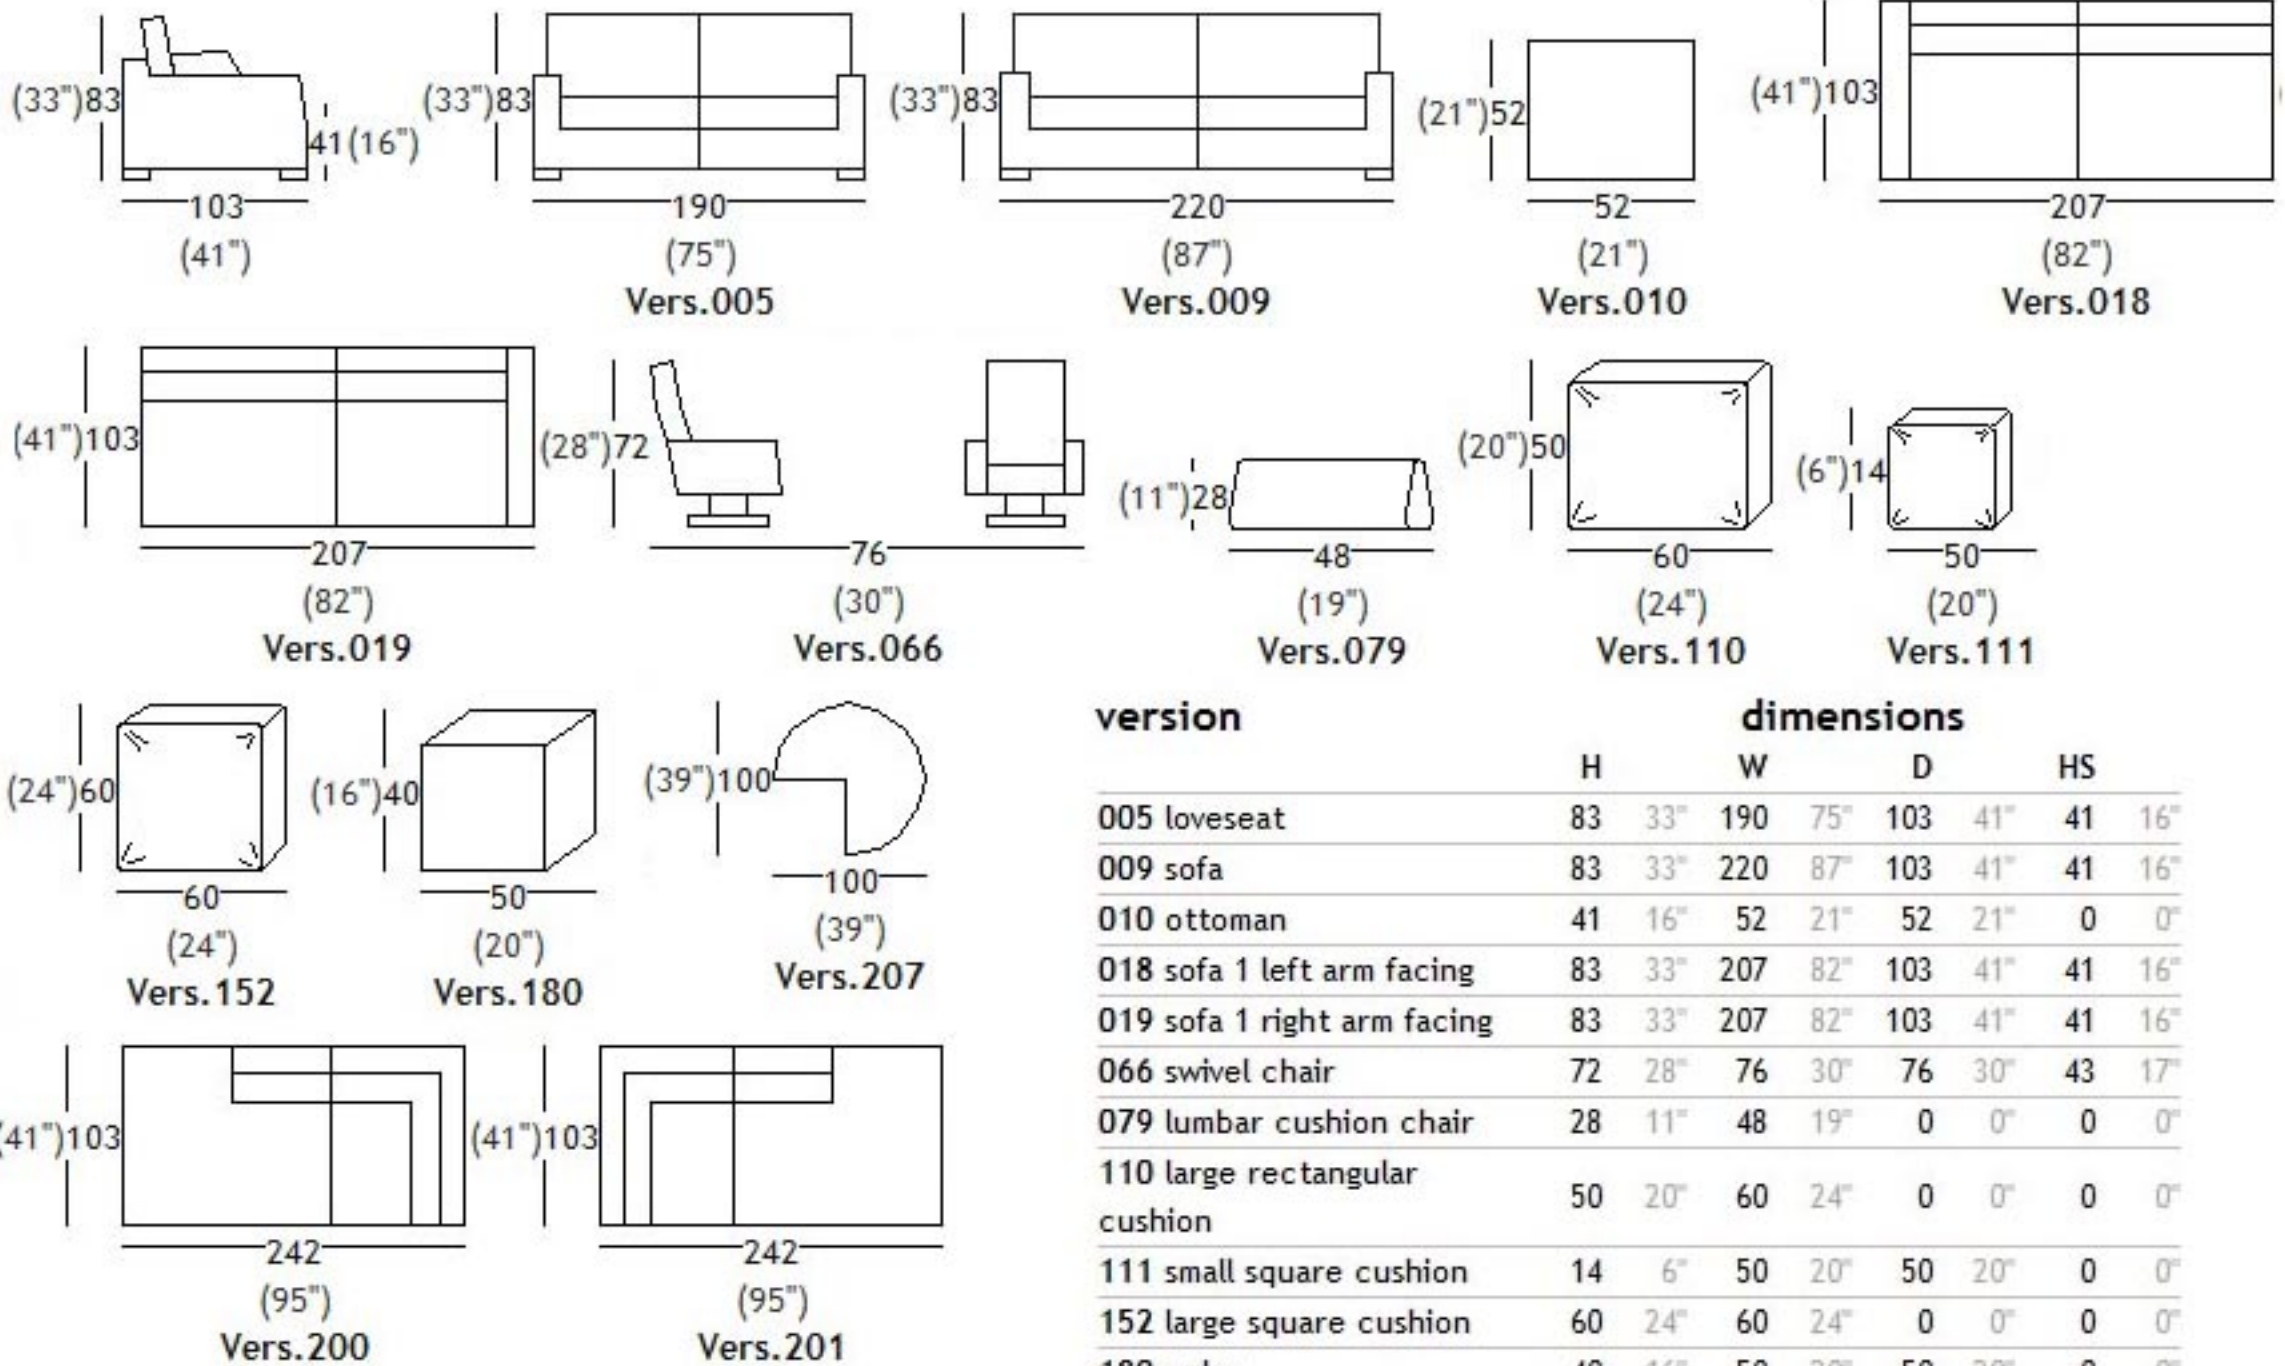

SPAGNESI

Italia

9686

Maori

version

dimensions

	H	W	D	HS				
005 loveseat	83	33"	190	75"	103	41"	41	16"
009 sofa	83	33"	220	87"	103	41"	41	16"
010 ottoman	41	16"	52	21"	52	21"	0	0"
018 sofa 1 left arm facing	83	33"	207	82"	103	41"	41	16"
019 sofa 1 right arm facing	83	33"	207	82"	103	41"	41	16"
066 swivel chair	72	28"	76	30"	76	30"	43	17"
079 lumbar cushion chair	28	11"	48	19"	0	0"	0	0"
110 large rectangular cushion	50	20"	60	24"	0	0"	0	0"
111 small square cushion	14	6"	50	20"	50	20"	0	0"
152 large square cushion	60	24"	60	24"	0	0"	0	0"
180 cube	40	16"	50	20"	50	20"	0	0"
200 sofa corner left terminal	83	33"	242	95"	103	41"	41	16"
201 sofa corner right terminal	83	33"	242	95"	103	41"	41	16"
207 alfmoon ottoman	40	16"	100	39"	100	39"	0	0"