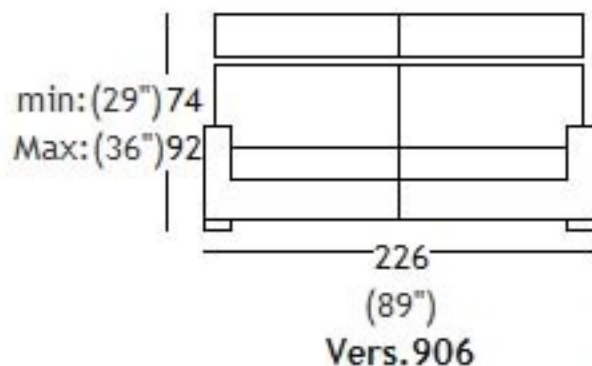

SPAGNESI

Italia

9692

Mikonos

version

dimensions

	H		W		D		HS	
100 large ottoman with legs	36	14"	105	41"	105	41"	36	14"
900 armchair with mech. headrest	74	29"	113	45"	108	43"	41	16"
902 2 seater with mech. headrest	74	29"	196	77"	108	43"	41	16"
906 3 seater with mech. headrest	74	29"	226	89"	108	43"	41	16"