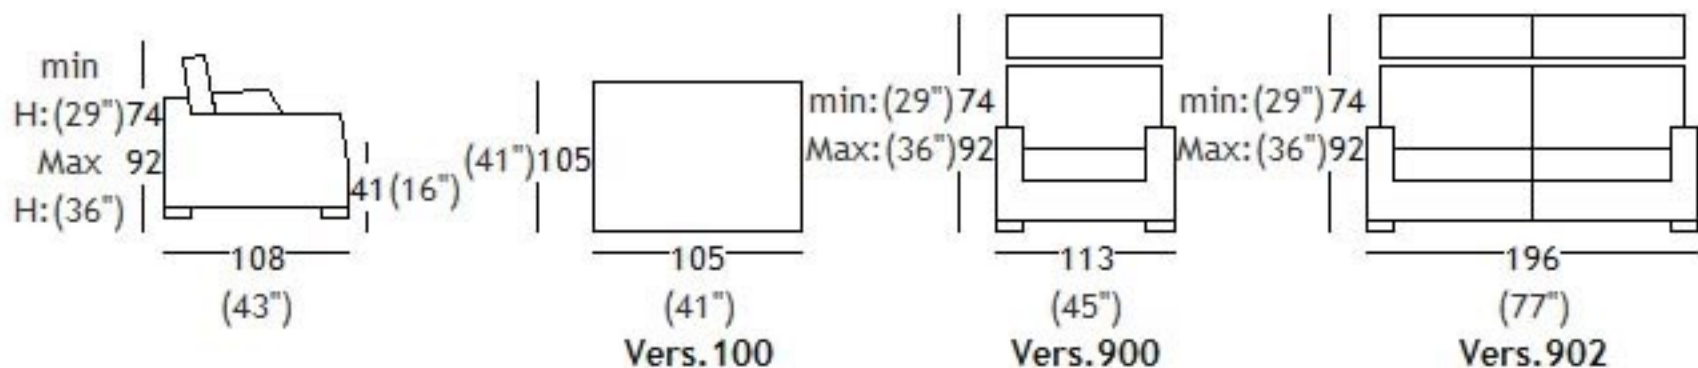

SPAGNESI

Italia

9692

Mikonos

version

dimensions

	H		W		D		HS	
100 large ottoman with legs	36	14"	105	41"	105	41"	36	14"
900 armchair with mech. headrest	74	29"	113	45"	108	43"	41	16"
902 2 seater with mech. headrest	74	29"	196	77"	108	43"	41	16"
906 3 seater with mech. headrest	74	29"	226	89"	108	43"	41	16"