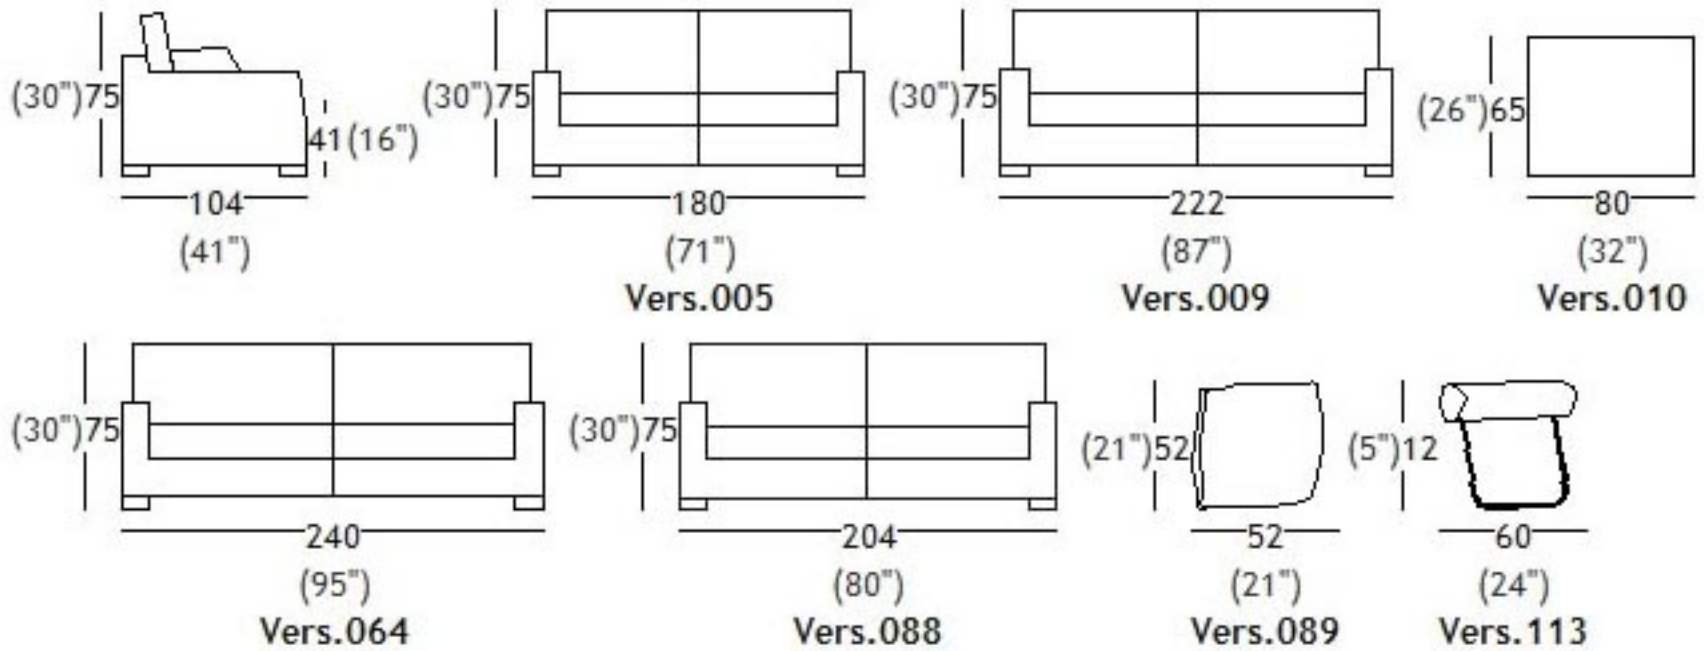

SPAGNESI

Italia

9705

Samoa

version

dimensions

version	dimensions							
	H		W		D		HS	
005 loveseat	75	30"	180	71"	104	41"	41	16"
009 sofa	75	30"	222	87"	104	41"	41	16"
010 ottoman	41	16"	80	32"	65	26"	0	0"
064 large sofa	75	30"	240	95"	104	41"	41	16"
088 loveseat and a half	75	30"	204	80"	104	41"	41	16"
089 small cushion	52	21"	52	21"	0	0"	0	0"
113 headrest	12	5"	60	24"	15	6"	0	0"