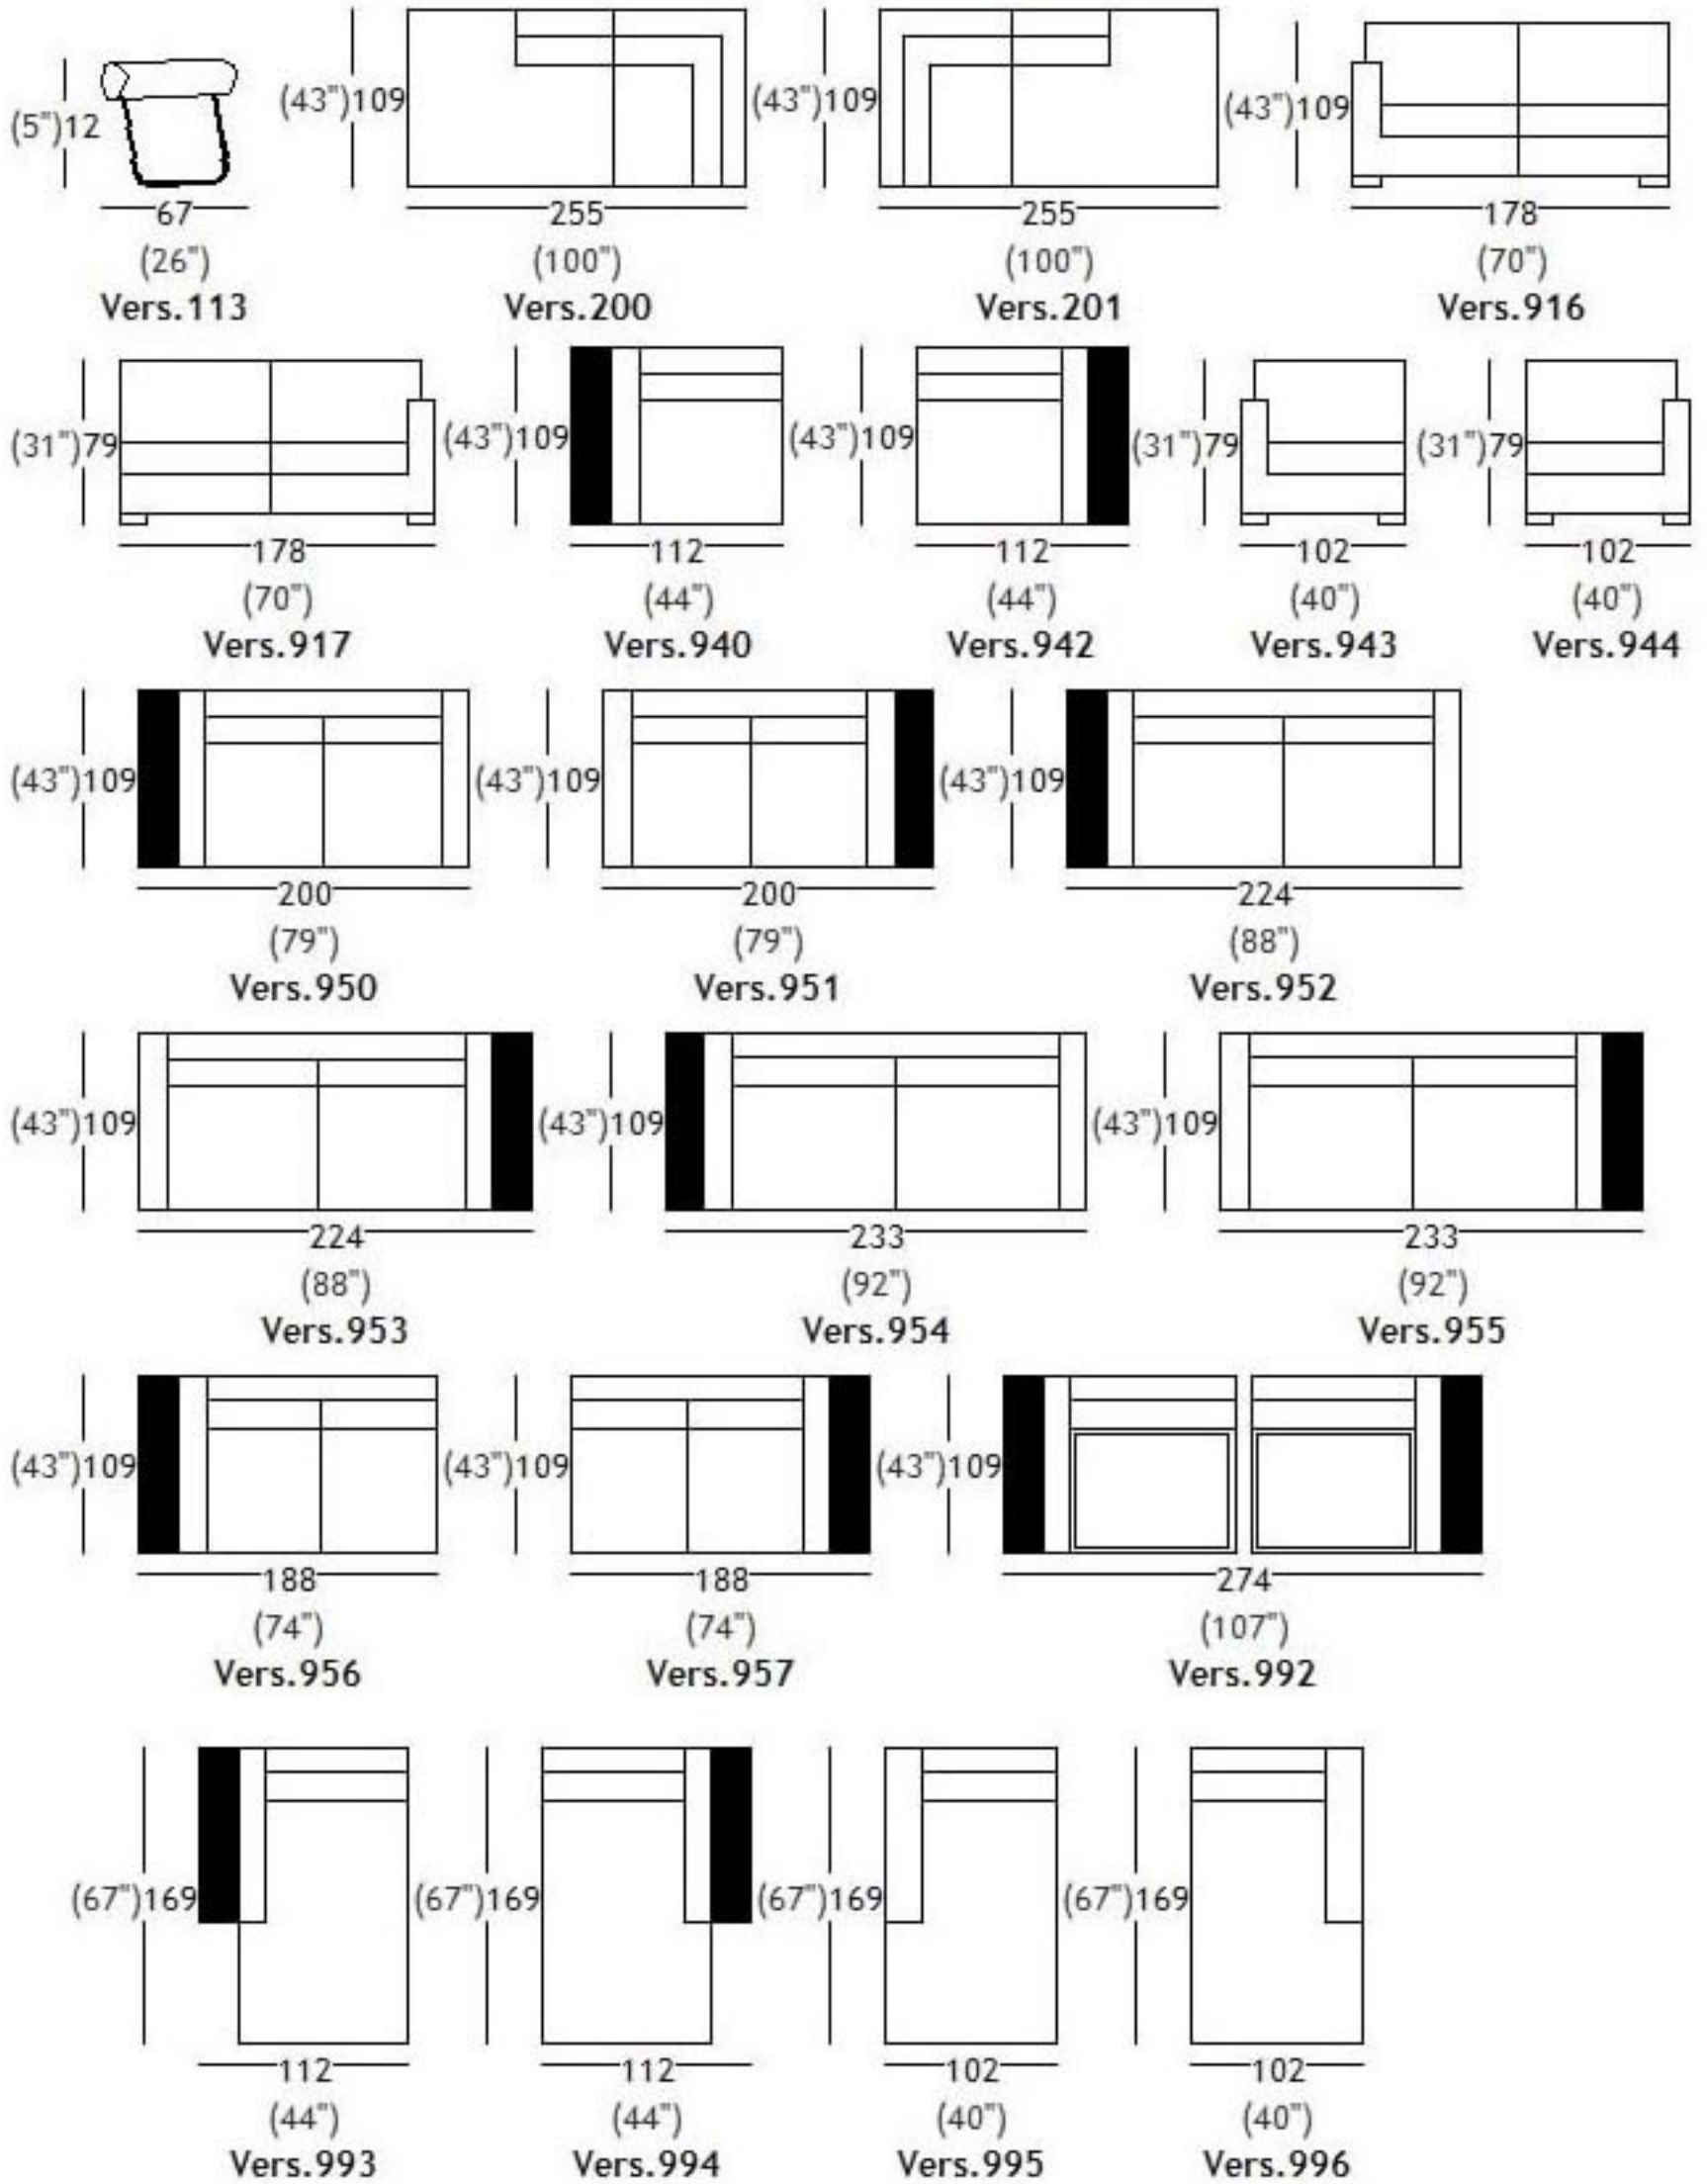

please note that some dimensions could be changed by the manufacturer

version	dimensions			
	H	W	D	HS
000 chair 1 left arm	79	31"	112 44" 109 43"	41 16"
001 armless chair	79	31"	75 30" 109 43"	41 16"
002 chair 1 right arm	79	31"	112 44" 109 43"	41 16"
003 armchair	79	31"	117 46" 109 43"	41 16"
005 loveseat	79	31"	200 79" 109 43"	41 16"
009 sofa	79	31"	224 88" 109 43"	41 16"
010 ottoman	39	15"	62 24" 62 24"	39 15"
011 corner (seat)	79	31"	109 43" 109 43"	41 16"
016 2 seater 1 left arm	79	31"	188 74" 109 43"	41 16"
017 2 seater 1 right arm	79	31"	188 74" 109 43"	41 16"
028 2 seater no arms	79	31"	150 59" 109 43"	41 16"
029 round corner (seat)	79	31"	130 51" 130 51"	41 16"
100 large ottoman with legs	39	15"	82 32" 82 32"	39 15"
113 headrest	12	5"	67 26" 16 6"	0 0"
200 sofa corner left terminal	79	31"	255 100" 109 43"	41 16"
201 sofa corner right terminal	79	31"	255 100" 109 43"	41 16"
916 2 seater 1 left high arm	79	31"	178 70" 109 43"	41 16"
917 2 seater 1 right high arm	79	31"	178 70" 109 43"	41 16"
931 3 seater 1 high arm + library	79	31"	214 84" 109 43"	41 16"
940 chair 1 left arm bookshelf	79	31"	112 44" 109 43"	41 16"
942 chair 1 right arm bookshelf	79	31"	112 44" 109 43"	41 16"

version	dimensions			
	H	W	D	HS
943 chair 1 left arm high	79	31"	102 40" 109 43"	41 16"
944 chair 1 raf arm high	79	31"	102 40" 109 43"	41 16"
950 loveseat with left bookshelf	79	31"	200 79" 109 43"	41 16"
951 loveseat with right bookshelf	79	31"	200 79" 109 43"	41 16"
952 sofa with left bookshelf	79	31"	224 88" 109 43"	41 16"
953 sofa with right bookshelf	79	31"	224 88" 109 43"	41 16"
954 large sofa wit/left bookshelf	79	31"	233 92" 109 43"	41 16"
955 large sofa wit/right bookshelf	79	31"	233 92" 109 43"	41 16"
956 2 seater 1 left arm bookshelf	79	31"	188 74" 109 43"	41 16"
957 2 seater with right bookshelf	79	31"	188 74" 109 43"	41 16"
992 detached 3str sofa 2 library	79	31"	274 107" 109 43"	41 16"
993 ch.longue left arm w/bookcase	79	31"	112 44" 169 67"	41 16"
994 ch.longue right arm w/bookcase	79	31"	112 44" 169 67"	41 16"
995 chaise longue left arm high	79	31"	102 40" 169 67"	41 16"
996 chaise longue right arm high	79	31"	102 40" 169 67"	41 16"

SPAGNESI
.....

9570

Trend continued
page 3