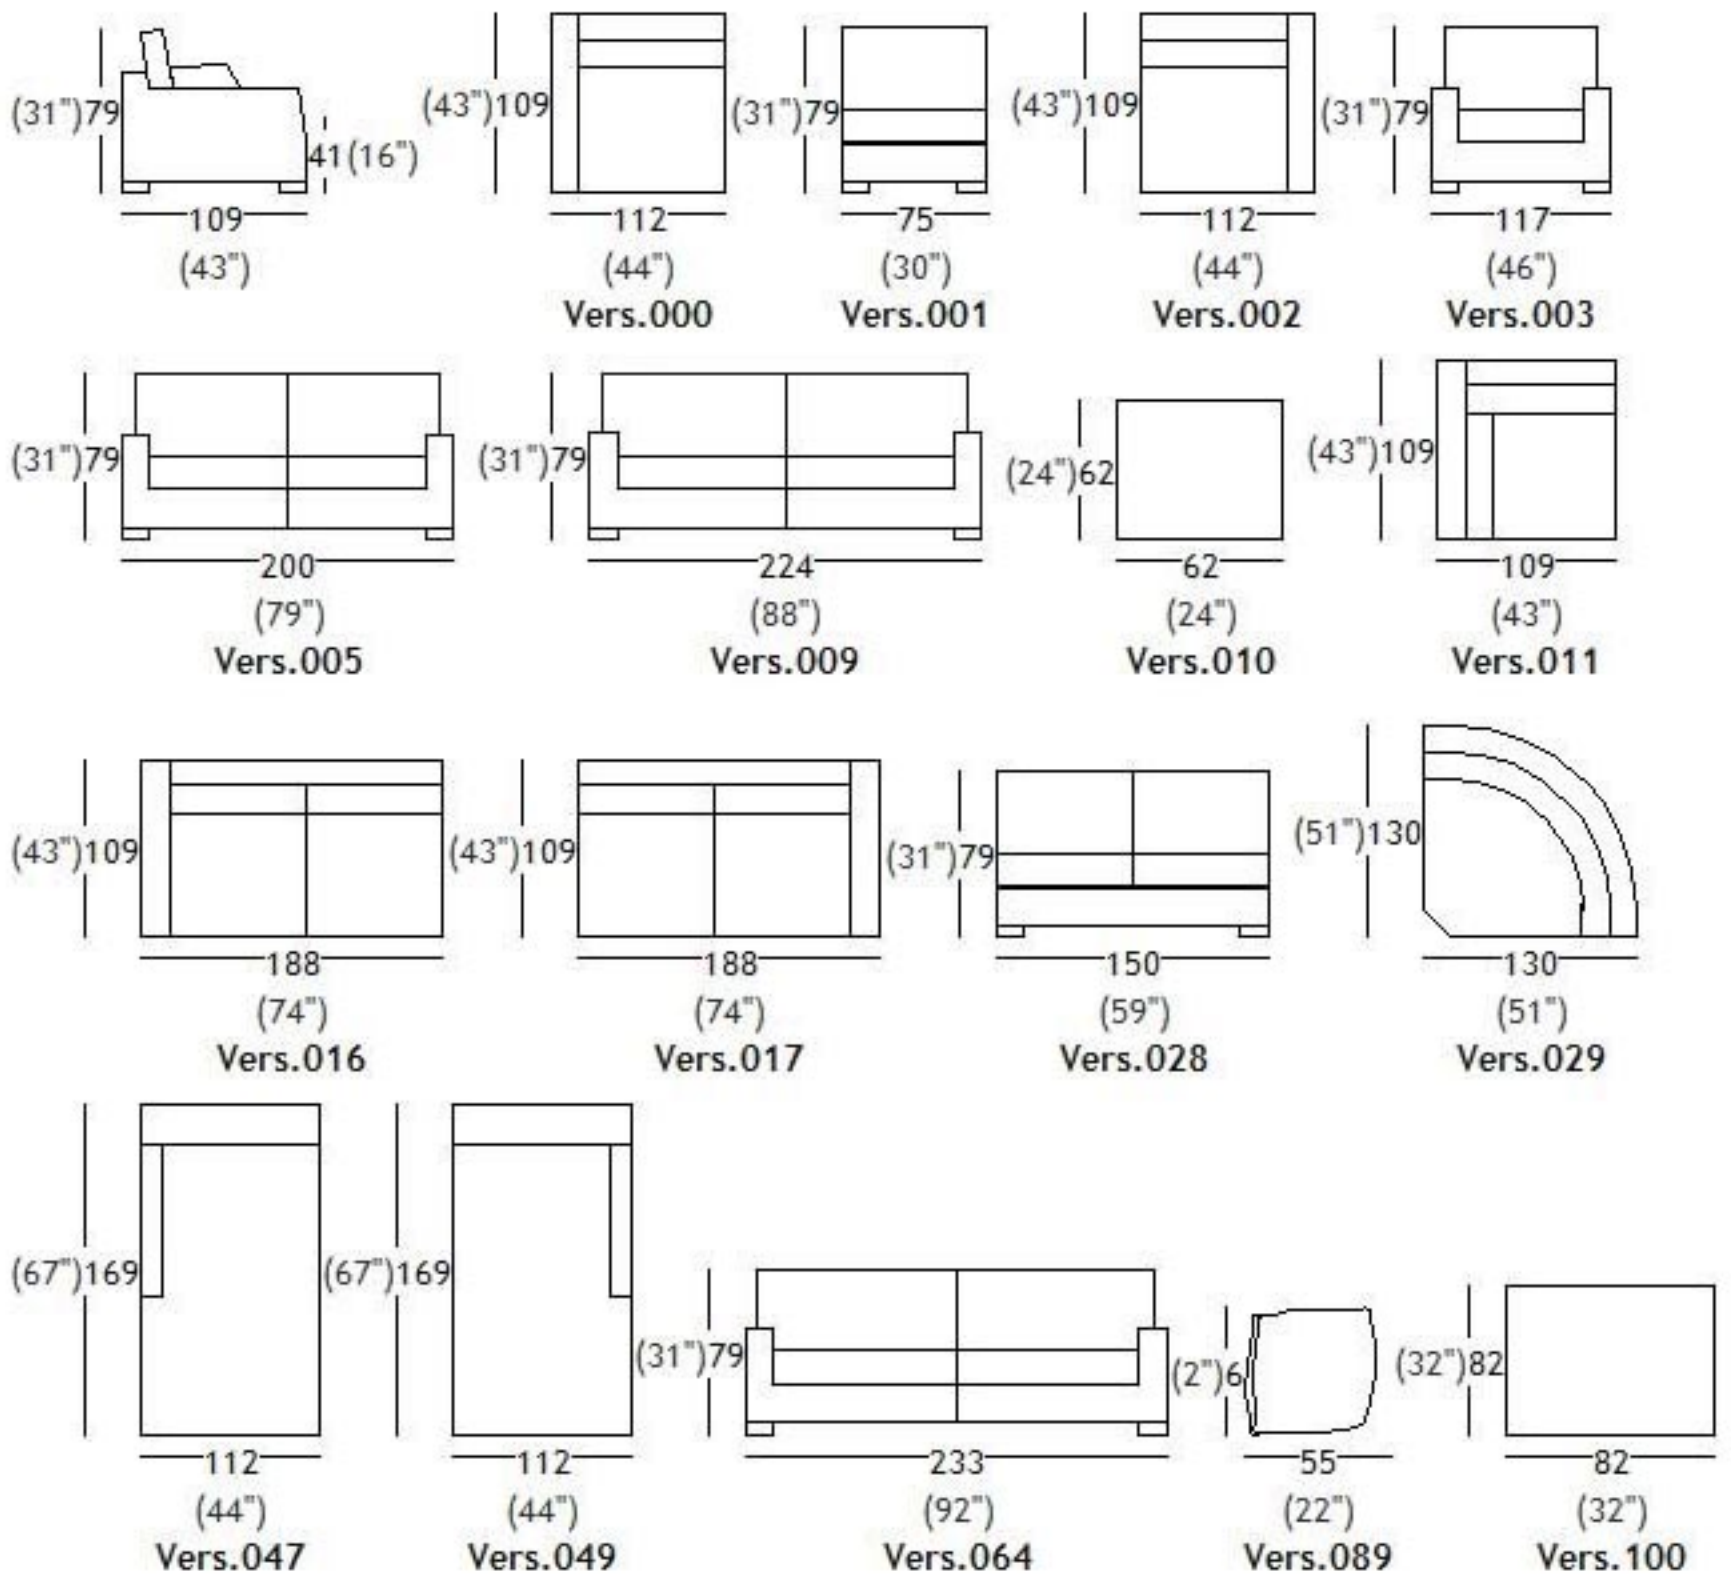

SPAGNESI

Italia

9570

Trend