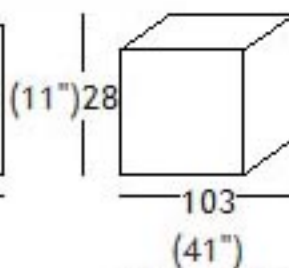

Vers.100

Vers.180

version

dimensions

| | H | | W | | D | | HS | |
|-----------------------------|----|-----|-----|-----|-----|-----|----|-----|
| 005 loveseat | 81 | 32" | 192 | 76" | 110 | 43" | 42 | 17" |
| 009 sofa | 81 | 32" | 232 | 91" | 110 | 43" | 42 | 17" |
| 088 loveseat and a half | 81 | 32" | 212 | 84" | 110 | 43" | 42 | 17" |
| 089 small cushion | 52 | 21" | 52 | 21" | 0 | 0" | 0 | 0" |
| 100 large ottoman with legs | 42 | 17" | 103 | 41" | 103 | 41" | 0 | 0" |
| 180 cube | 28 | 11" | 103 | 41" | 103 | 41" | 0 | 0" |