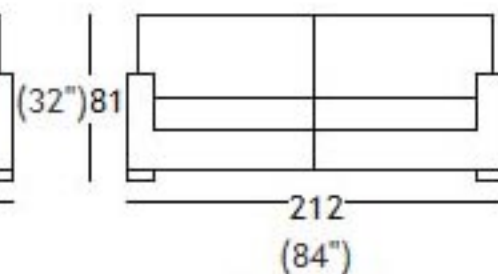

SPAGNESI

Italia

9728

Zahir

Vers.088

version

dimensions

	H		W		D		HS	
005 loveseat	81	32"	192	76"	110	43"	42	17"
009 sofa	81	32"	232	91"	110	43"	42	17"
088 loveseat and a half	81	32"	212	84"	110	43"	42	17"
089 small cushion	52	21"	52	21"	0	0"	0	0"
100 large ottoman with legs	42	17"	103	41"	103	41"	0	0"
180 cube	28	11"	103	41"	103	41"	0	0"