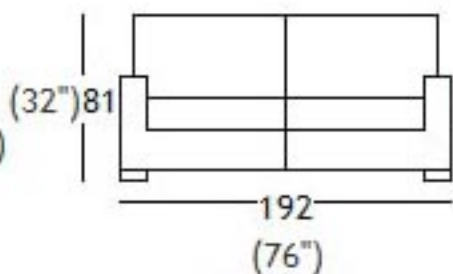

SPAGNESI

Italia

9728

Zahir

Vers.005

version

dimensions

	H		W		D		HS	
005 loveseat	81	32"	192	76"	110	43"	42	17"
009 sofa	81	32"	232	91"	110	43"	42	17"
088 loveseat and a half	81	32"	212	84"	110	43"	42	17"
089 small cushion	52	21"	52	21"	0	0"	0	0"
100 large ottoman with legs	42	17"	103	41"	103	41"	0	0"
180 cube	28	11"	103	41"	103	41"	0	0"