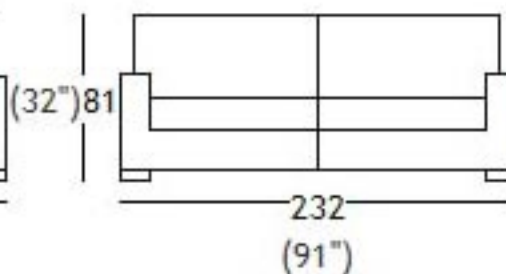

SPAGNESI

Italia

9728

Zahir

Vers.009

version

dimensions

	H		W		D		HS	
005 loveseat	81	32"	192	76"	110	43"	42	17"
009 sofa	81	32"	232	91"	110	43"	42	17"
088 loveseat and a half	81	32"	212	84"	110	43"	42	17"
089 small cushion	52	21"	52	21"	0	0"	0	0"
100 large ottoman with legs	42	17"	103	41"	103	41"	0	0"
180 cube	28	11"	103	41"	103	41"	0	0"