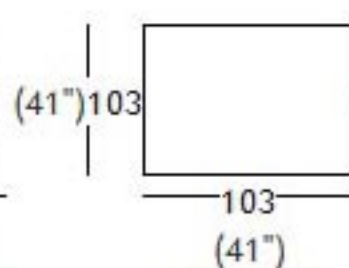

Vers.100

Vers.180

version

dimensions

| | H | | W | | D | | HS | |
|-----------------------------|----|-----|-----|-----|-----|-----|----|-----|
| 005 loveseat | 81 | 32" | 192 | 76" | 110 | 43" | 42 | 17" |
| 009 sofa | 81 | 32" | 232 | 91" | 110 | 43" | 42 | 17" |
| 088 loveseat and a half | 81 | 32" | 212 | 84" | 110 | 43" | 42 | 17" |
| 089 small cushion | 52 | 21" | 52 | 21" | 0 | 0" | 0 | 0" |
| 100 large ottoman with legs | 42 | 17" | 103 | 41" | 103 | 41" | 0 | 0" |
| 180 cube | 28 | 11" | 103 | 41" | 103 | 41" | 0 | 0" |