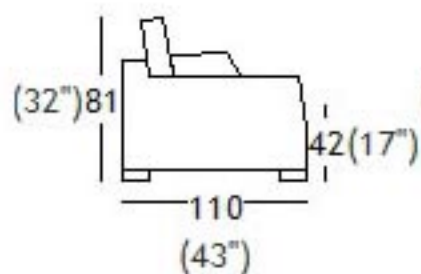

SPAGNESI

Italia

9728

Zahir

Vers.005

version

dimensions

	H		W		D		HS	
005 loveseat	81	32"	192	76"	110	43"	42	17"
009 sofa	81	32"	232	91"	110	43"	42	17"
088 loveseat and a half	81	32"	212	84"	110	43"	42	17"
089 small cushion	52	21"	52	21"	0	0"	0	0"
100 large ottoman with legs	42	17"	103	41"	103	41"	0	0"
180 cube	28	11"	103	41"	103	41"	0	0"