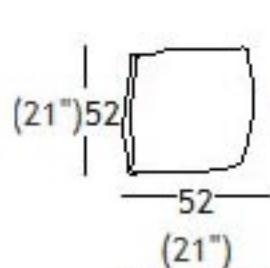

SPAGNESI

Italia

9728

Zahir

Vers.089

version

dimensions

	H		W		D		HS	
005 loveseat	81	32"	192	76"	110	43"	42	17"
009 sofa	81	32"	232	91"	110	43"	42	17"
088 loveseat and a half	81	32"	212	84"	110	43"	42	17"
089 small cushion	52	21"	52	21"	0	0"	0	0"
100 large ottoman with legs	42	17"	103	41"	103	41"	0	0"
180 cube	28	11"	103	41"	103	41"	0	0"